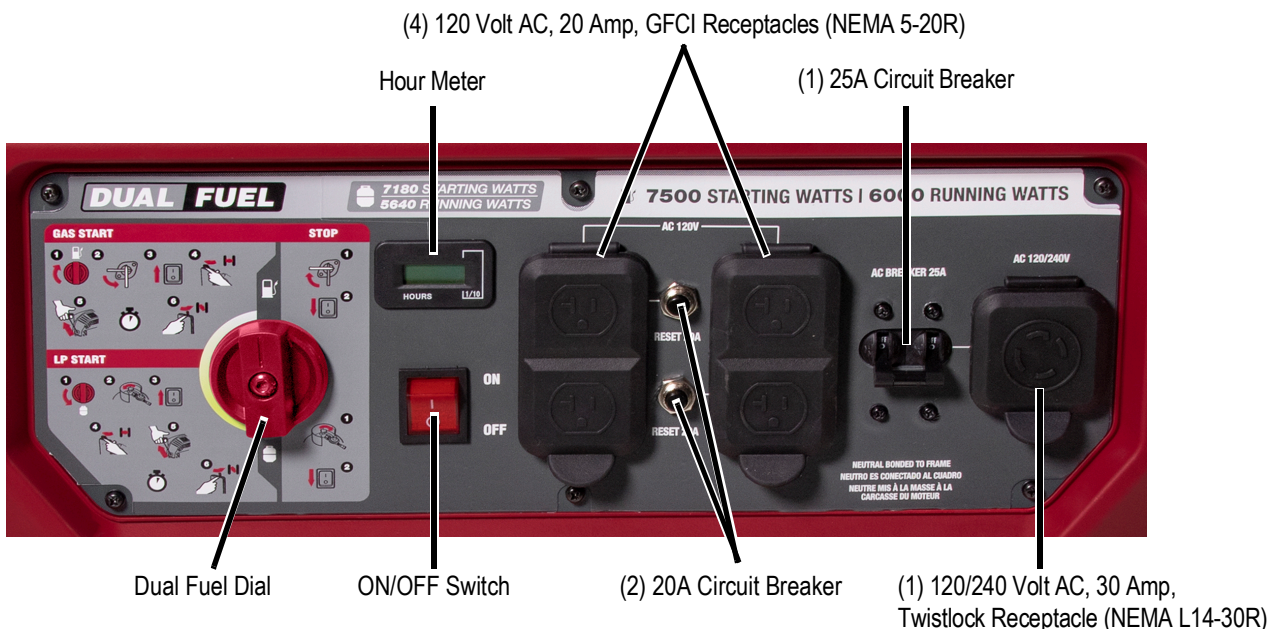

PM7500 Dual Fuel

Portable Generator

Model P0081800 UPC: 696471086393
(EPA / 49ST / CSA)

Features

- **COsense® Technology** STOPS, ALERTS, SAVES. Powerful protection from hazardous carbon monoxide.
- **Dual Fuel Dial** offers the choice of operating with gasoline or LPG.
- **Large Capacity Steel Fuel Tank** provides durability and up to a 14.5 hour run-time at 25% load (8.3 hour run-time on LP at 25% load).
- **Powered by Generac 420cc OHV Engine** provides consistent power for multiple applications.
- **10" Never Flat Wheels** for easy transportation.
- **Hour Meter** tracks run-time and maintenance intervals.
- **Low-Oil Level Shutdown** prevents engine damage.
- **Fuel Gauge** allows users to keep track of gasoline levels.
- **Ergonomic Frame** for easy portability.
- **Covered Outlets** provide protection and keep out debris.

AC Maximum Output Starting Watts
7500 (Gas) / 7180 (LPG)
AC Rated Output Running Watts
6000 (Gas) / 5640 (LPG)

Control Panel

PM7500 Dual Fuel

Specifications

Product Series	PM7500 Dual Fuel
Model (Configuration)	P0081800 (49ST / CSA)
AC Maximum Output Starting Watts	7500 (Gas) / 7180 (LPG)
AC Rated Output Running Watts	6000 (Gas) / 5640 (LPG)
Rated AC Voltage	120/240 VAC
Rated AC Frequency	60 Hz
Rated 120/240 VAC Amperage	50 / 25 (Gas) / 47 / 23.5 (LP)
Engine Displacement	420cc
Engine Type	OHV
Engine RPM	3600
Recommended Oil	10W-30
Lubrication Method	Splash
Choke Location	On Engine
Fuel Shut Off	On Fuel Tank
Starting Method	Recoil Pull Start
Low Oil Shutdown	Low Level
Neutral Bonded to Ground	Yes
Start Switch Type	On/Off
Fuel Selector	On Control Panel

Start Switch Location	On Control Panel
Fuel Tank Capacity Gal (L)	8 (30.3)
Run Time at 25% of Rated Load (Hours)	14.5 (Gas) / 8.3 (LPG)
Run Time at 50% of Rated Load (Hours)	11 (Gas) / 6 (LPG)
Warranty- Residential	3 Year Limited
Warranty- Commercial	90 Day