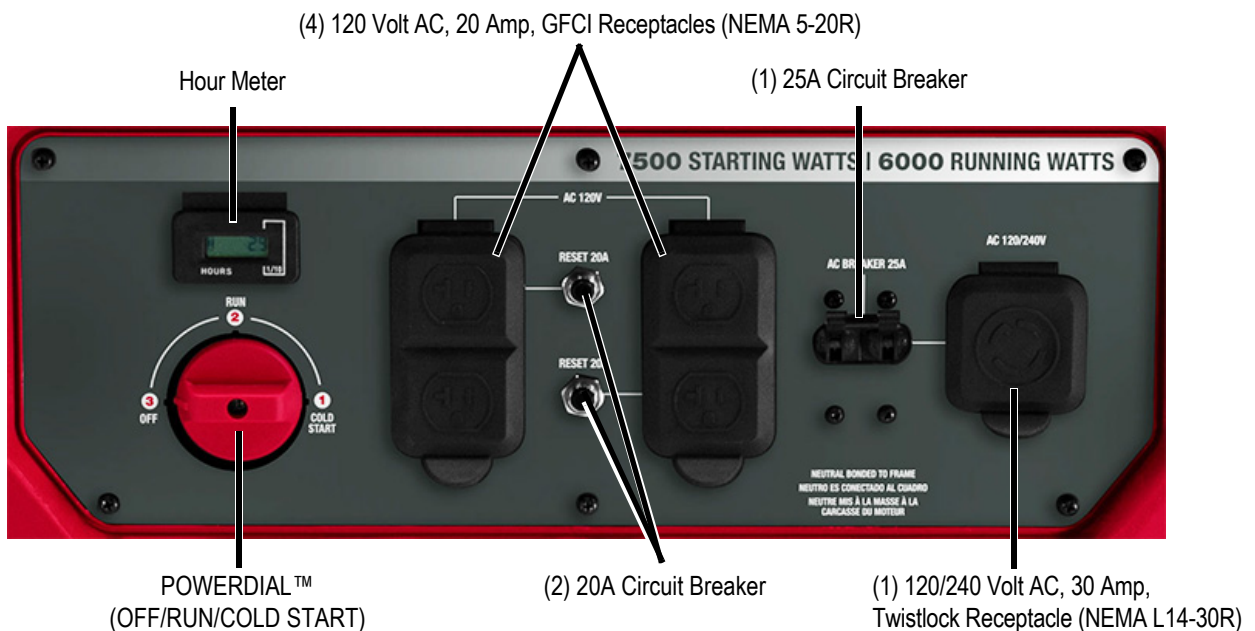

PM7500

Portable Generator

Model P0081400 UPC: 696471080360
(EPA / 50-ST)

Features

- **COsense® Technology** STOPS, ALERTS, SAVES. Powerful protection from hazardous carbon monoxide.
- **POWERDIAL™ Recoil Start** (Off/Run/Cold Start) offers three operation settings integrated into one simple-to-use dial.
- **Large Capacity Steel Fuel Tank** provides durability and up to a 14 hour run-time at 25% load.
- **Powered by Generac 420cc OHV Engine** provides consistent power for multiple applications.
- **10" Never Flat Wheels** for easy transportation.
- **Hour Meter** tracks run-time and maintenance intervals.
- **Low-Oil Level Shutdown** prevents engine damage.
- **Fuel Gauge** allows users to keep track of gasoline levels.
- **Ergonomic Frame** for easy portability.
- **Covered Outlets** provide protection and keep out debris.

AC Maximum Output Starting Watts 7500
AC Rated Output Running Watts 6000

EPA / 50-State Control Panel

PM7500

Specifications

Product Series	PM7500
Model (Configuration)	P0081400 (EPA / 50ST)
AC Maximum Output Starting Watts	7500
AC Rated Output Running Watts	6000
Rated AC Voltage	120/240 VAC
Rated AC Frequency	60 Hz
Rated 120/240 VAC Amperage	50 / 25
Engine Displacement	420cc
Engine Type	OHV
Engine RPM	3600
Recommended Oil	10W-30
Lubrication Method	Splash
Choke Location	On Control Panel
Fuel Shut Off	On Fuel Tank
Starting Method	Recoil Pull Start
Low Oil Shutdown	Low Level
Neutral Bonded to Ground	Yes
Start Switch Type	POWERDIAL™
Start Switch Location	On Control Panel