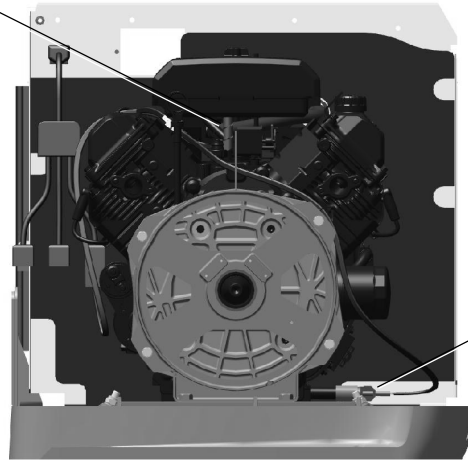

Residential/Light Commercial Generator Accessories

KOHLER Power Systems

Breather Tube
and Oil Heater Kit

ISO 9001
KOHLER
POWER SYSTEMS
NATIONALLY REGISTERED

Breather Tube Heater

Oil Heater

Typical Installation

Applicable Models

- 14RESA
- 14RESAL
- 20RESA
- 20RESB
- 20RESC
- 20RESCL
- 20RESD

Description

The breather tube and oil heater kit is recommended for improved cold starting in locations where the ambient temperature drops below 0°C (32°F).

The breather tube heater wraps around the crankcase breather tube below the air cleaner. The oil heater is inserted into the oil drain port and includes a port for the oil drain valve. The oil heater power cord connects to the breather tube heater.

Breather tube and oil heater kits are available in 120-volt or 240-volt versions. Kits include a 3-way extension cord (120-volt kits) or a harness adapter (240-volt kits) to allow connection of multiple AC accessories.

Note: The heaters require a continuous source of AC power that is backed up by the generator set.