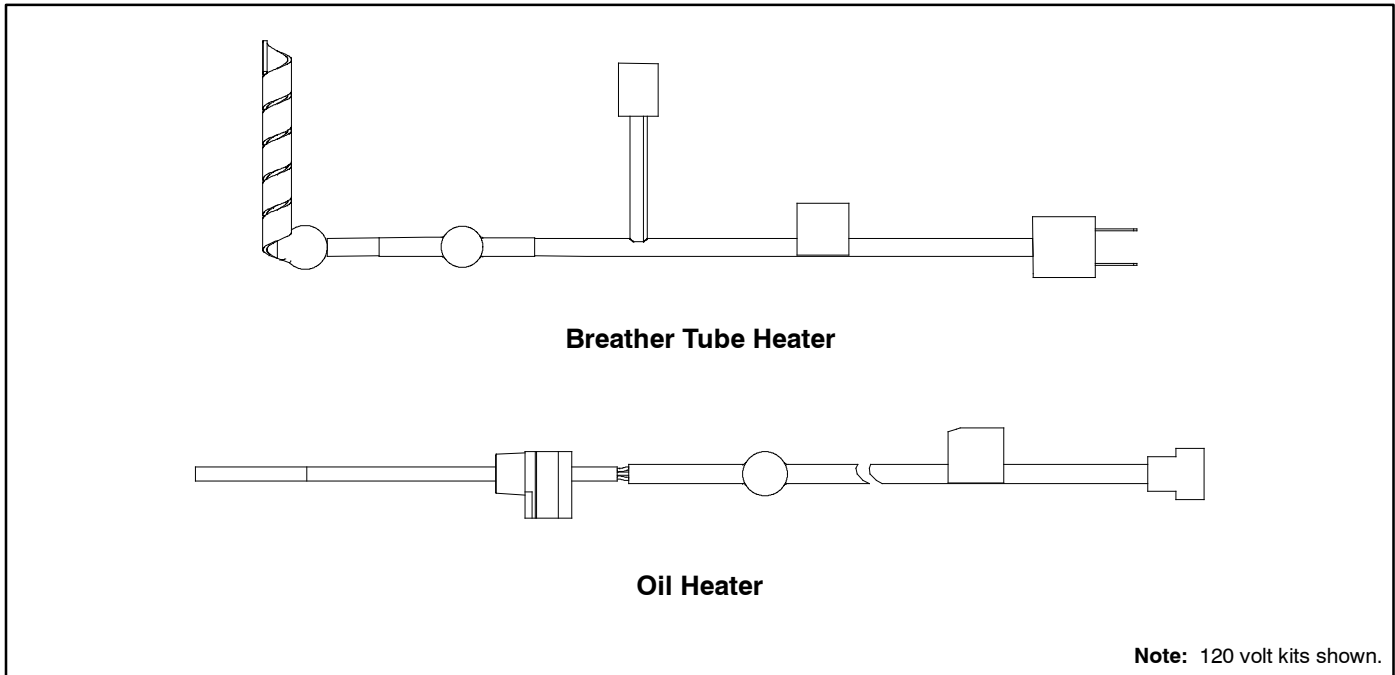

Breather Tube Heater Specifications

Kit Number	GM102231-KP1-QS GM102231-KP3-QS	GM102231-KP2-QS GM102231-KP4-QS
Voltage	120 VAC	240 VAC
Watts	50 W	50 W
Thermostat ON	4°C (40°F)	
Thermostat OFF	13°C (55°F)	

Oil Heater Specifications

Kit Number	GM102231-KP1-QS GM102231-KP3-QS	GM102231-KP2-QS GM102231-KP4-QS
Voltage	120 VAC	240 VAC
Watts	75 W	75 W
Thermostat ON	4°C (40°F)	
Thermostat OFF	13°C (55°F)	

Generator Models and Kits

Kit Number	Generator Models
GM102231-KP1-QS	14RESA/RESAL - 120 VAC
GM102231-KP2-QS	14RESA/RESAL - 240 VAC
GM102231-KP3-QS	20RESA/AL/B/C/CL/D - 120 VAC
GM102231-KP4-QS	20RESA/AL/B/C/CL/D - 240 VAC

DISTRIBUTED BY:

Availability is subject to change without notice. Kohler Co. reserves the right to change the design or specifications without notice and without any obligation or liability whatsoever. Contact your local Kohler® generator distributor for availability.

© 2016 by Kohler Co. All rights reserved.