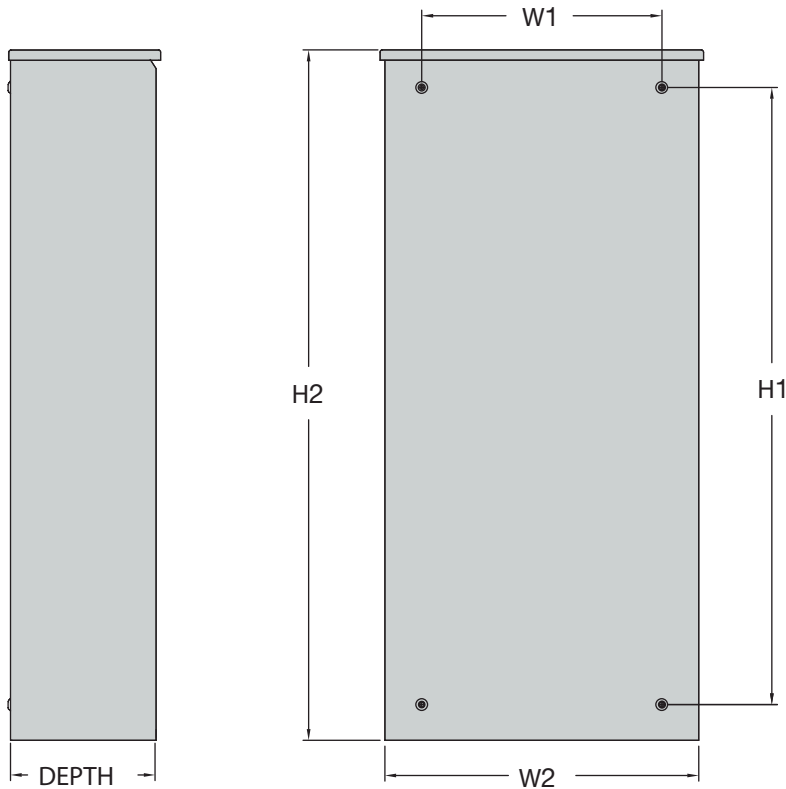

DIMENSIONS		CXSC100A3	CXSW100A3	CXSW200A3
HEIGHT (IN/MM)	H1	17.24/437.9	17.24/437.9	26.75/679.4
	H2	20/508	20/508	30/762
WIDTH (IN/MM)	W1	12.5/317.5	12.5/317.5	10.5/266.7
	W2	14.6/370.8	14.6/370.8	13.5/342.9
DEPTH (IN/MM)		7.09/180.1	7.09/180.1	6.3/160.1
WEIGHT (LBS/KG)		20/9.07	22.5/10.21	39/17.69