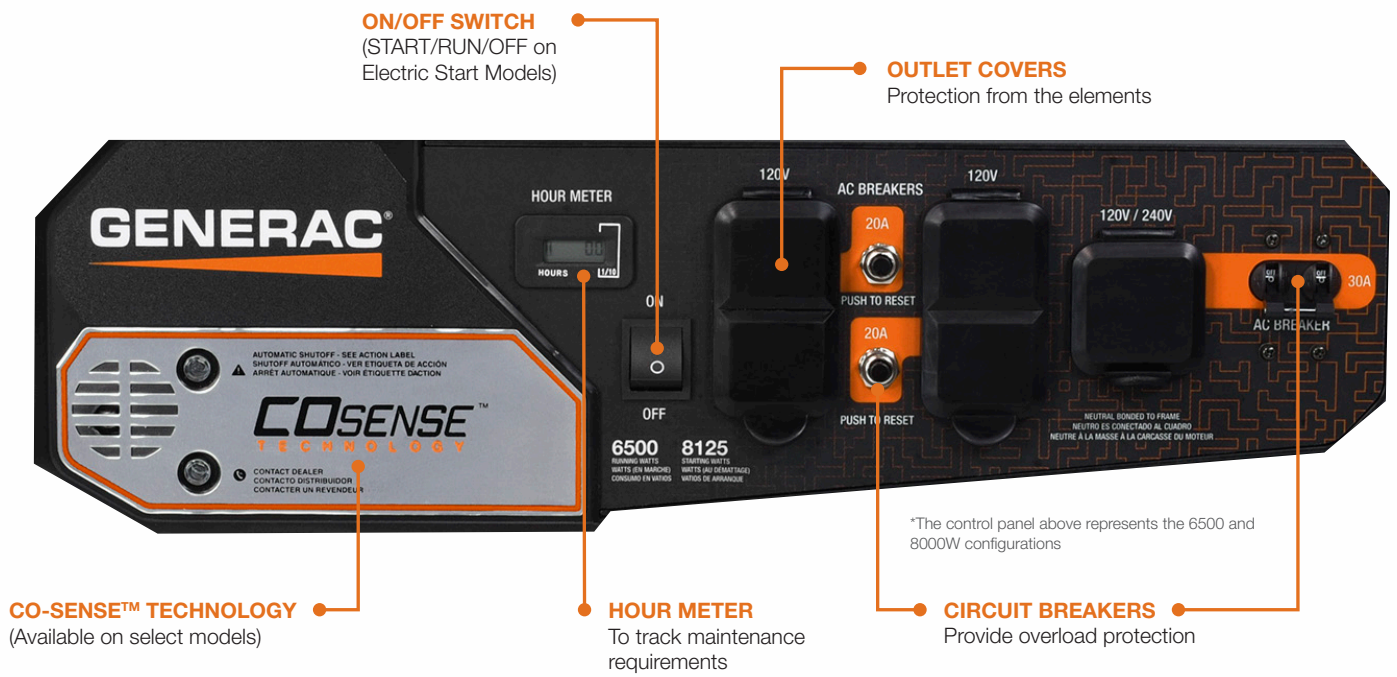

GP SERIES

GENERAC®

3600-8000 WATTS
PORTABLE GENERATORS

Affordable reliability
Industry-leading innovation

GP SERIES 3600-8000 WATT PORTABLE GENERATORS

Provide emergency power in the case of an outage or just power the fun stuff with a GP Series portable generator. Affordable reliability and innovative features not usually found on basic portable generator models make these ideal for home use, camping, job sites or outdoor events.

COSENSE™
TECHNOLOGY

POWERRUSH™

HOMELINK™
MANUAL TRANSFER SWITCH COMPATIBLE

*Increases electrical current upon demand above rated output when starting electric motors. POWERRUSH™ percentage varies by model.