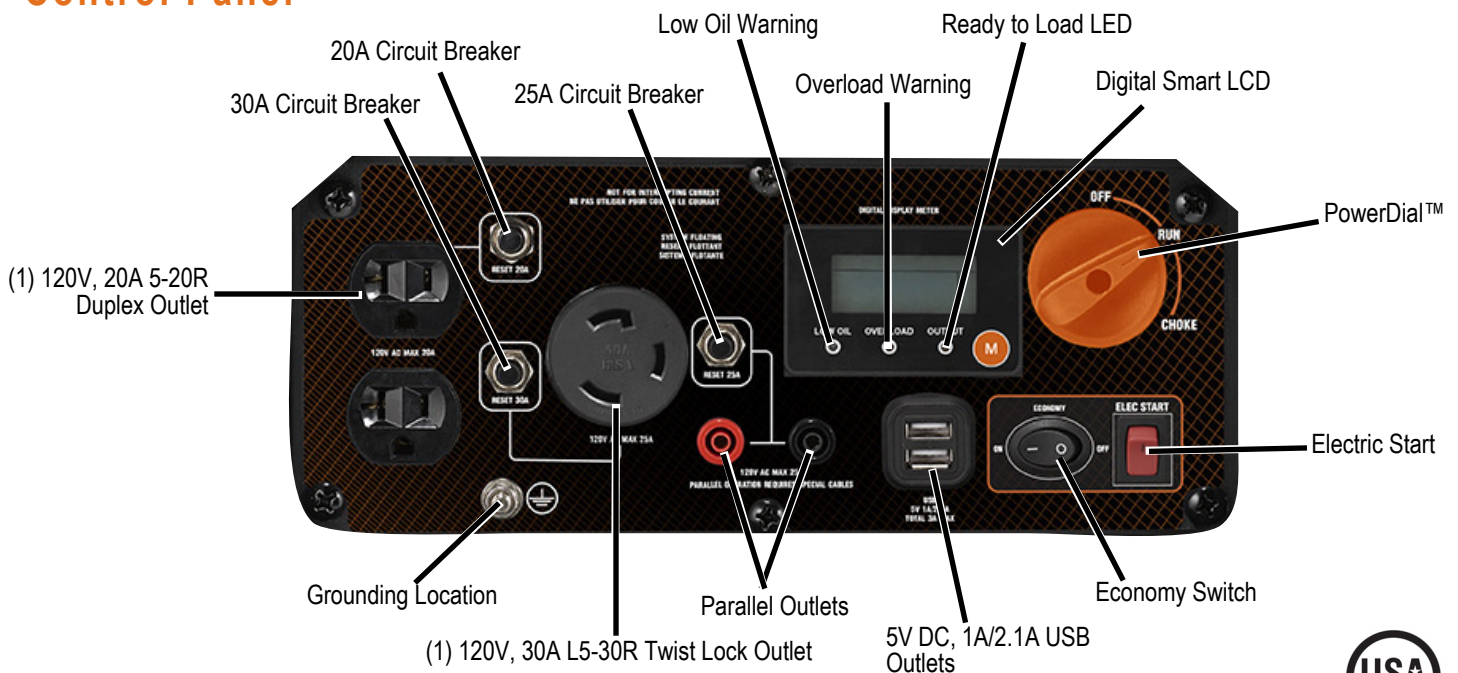

### Features

- **Ultra-Quiet** - Advanced inverter technology and enclosure design provide optimal quiet performance
- **POWERRUSH™ Advanced Technology** - Delivers over 50% more starting capacity allowing you to do more with less\*
- **Ideal For Work Or Play** - Durable steel enclosure, clean inverter power and easy portability make this the ideal generator for jobsites or recreational activities
- **Electric Start** - Hassle free startup (battery included)
- **PowerDial™** - Choke/Run/Stop - three operation settings integrated into one simple-to-use dial
- **True Power™ Technology** provides clean, stable power ideal for sensitive electronics, tools and appliances
- **Digital Smart LCD** - Digital Wattage Meter, Run Time Remaining Display, Generator Status, Hour Meter and Fuel Level
- **USB Ports** - Charge mobile devices including smartphones and tablets
- **Economy Mode** - Reduces noise and fuel consumption
- **Parallel Ready** - Connect two iQ3500 inverter generators for twice the power (Parallel Kit #7668 sold separately)

### Control Panel

**iQ3500**

**Specifications**

Product Series	<b>iQ3500</b>
Model Number	7127-0
Configuration	50 ST/CSA
AC Rated Output Running Watts	3000
AC Maximum Output Starting Watts	3500
Rated AC Voltage	120 VAC
Rated AC Frequency	60 Hz
Rated 120 VAC Amperage	25
Engine Displacement	212cc
Engine Type	OHV
Engine RPM	Variable
Recommended Oil	10W-30 / SAE 30
Oil Capacity qt (L)	0.6 (0.6)
Lubrication Method	Splash
Total Harmonic Distortion	< 3% (safe for sensitive electronics)
Choke Location	Integrated into PowerDial™
Fuel Shut Off	Integrated into PowerDial™
Starting Method	Electric Start / Recoil Pull Start
Battery Included	Yes
Battery Type	Lead Acid (12V DC, 6 Ah)
Battery Part No.	10000038386
Battery Dimensions	4.5" X 2.8" X 5.2"