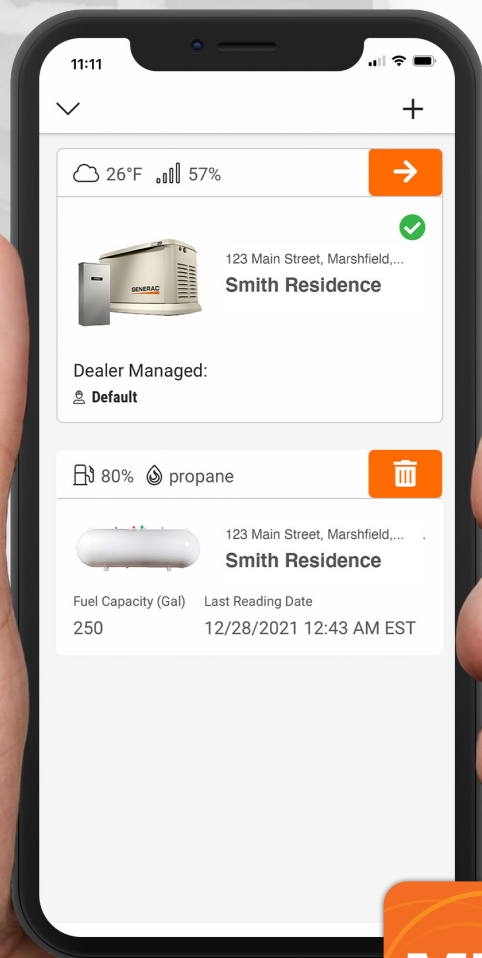

## MAKE SURE YOUR PROPANE GENERATOR IS READY TO USE THE MOMENT YOU NEED IT.

**Running out of fuel is just as bad as not having a generator at all.**

Take the guessing out of monitoring the fuel level in your LP generator's tank with a smart monitor that integrates with Mobile Link.

### CONNECT IN MINUTES

Simple setup from your phone or computer. See your tank level anytime, from anywhere.