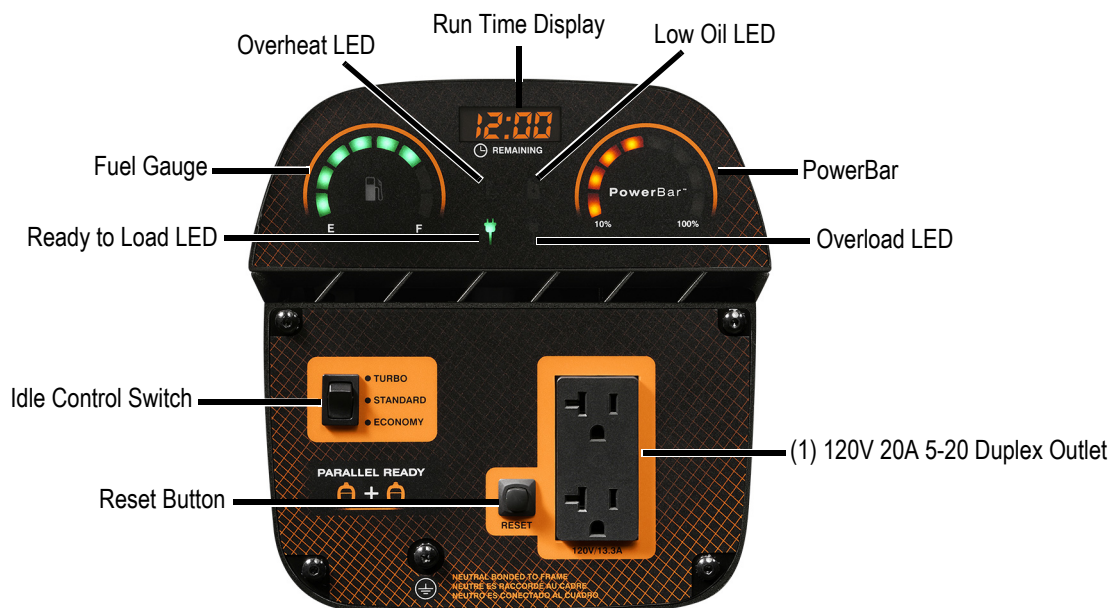

Control Panel (EPA/50-State shown)