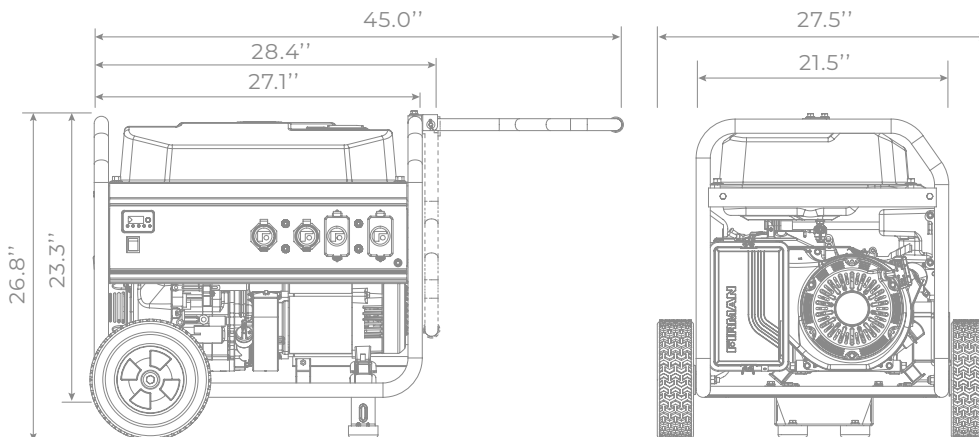

P06701

8350/6700 WATT 30A 120/240V RECOIL START
GAS PORTABLE GENERATOR

FIRMAN[®]
POWER EQUIPMENT

8716 WEST LUDLOW DR. SUITE #6
PEORIA, AZ 85381
1-844-347-6261

WWW.FIRMANPOWEREQUIPMENT.COM

STARTING WATTS // 8350
RUNNING WATTS // 6700
VOLTAGE // 120 / 240V
FREQUENCY // 60Hz
ENGINE TYPE // OHV
STARTING SYSTEM // RECOIL
FUEL TANK SIZE // 8.0 GAL
RUN-TIME // UP TO 13 HRS (@50% LOAD)
DECIBLES // 74 dB (@7m @50% LOAD)
CARTON L×W×H // 31.7" × 21.7" × 24.4"
GROSS WEIGHT // 188.5 LBS.
UNIT WEIGHT // 178 LBS.
UNITS PER PALLET // 4
UNITS PER CONTAINER // 216 / 40HQ

CONTROL PANEL

(4) 5-20R 20A-120V GFCI
(1) L14-30R 30A-120/240V TWIST LOCK
(1) L5-30R 30A-120V TWIST LOCK

8350
STARTING WATTS

30A
120/240V

13-HR
RECOIL

3
YEAR
WARRANTY

BEST USED