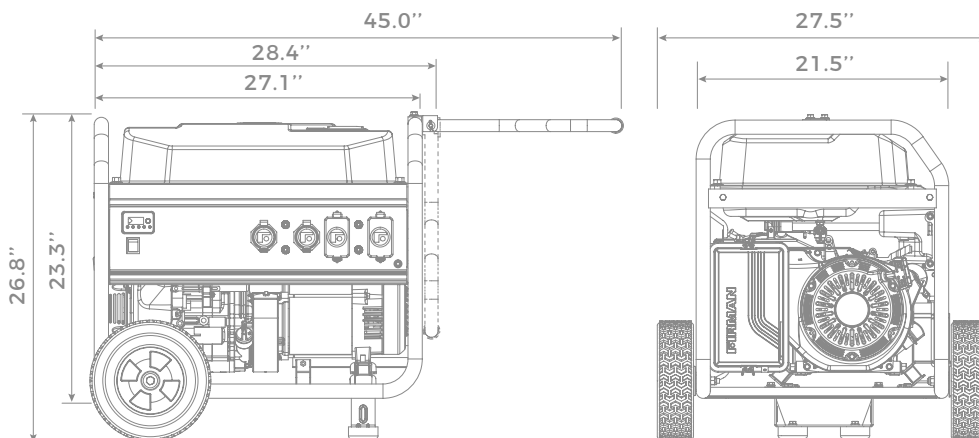

UPC // 840876157015
STARTING WATTS // 7125
RUNNING WATTS // 5700
VOLTAGE // 120 / 240V
FREQUENCY // 60Hz
ENGINE TYPE // OHV
STARTING SYSTEM // RECOIL
FUEL TANK SIZE // 8.0 GAL
RUN-TIME // UP TO 13 HRS (@50% LOAD)
DECIBLES // 74 dB (@7m @50% LOAD)
CARTON L×W×H // 31.7" × 21.7" × 24.4"
GROSS WEIGHT // 188.5 LBS.
UNIT WEIGHT // 178 LBS.
UNITS PER PALLET // 4
UNITS PER CONTAINER // 216 / 40HQ

CONTROL PANEL

(4) 5-20R 20A-120V GFCI
(1) L14-30R 30A-120/240V TWIST LOCK
(1) L5-30R 30A-120V TWIST LOCK

BEST USED FOR

FIRMAN

5700

FIRMAN Digital Display 5700W

Digital display with red LED screen and several indicator lights.