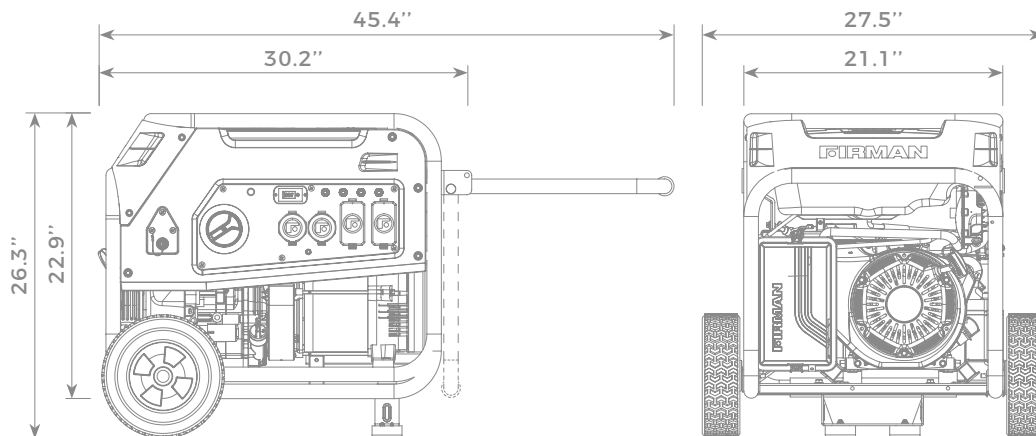

RUN-TIME (GAS) // UP TO 12 HRS (@50% LOAD)

DECIBLES // 74 dB (@7m @50% LOAD)

CARTON L×W×H // 32.1" × 22.2" × 24.4"

GROSS WEIGHT // 195 LBS.

UNIT WEIGHT // 176.5 LBS.

UNITS PER PALLET // 4

UNITS PER CONTAINER // 208 / 40HQ

## CONTROL PANEL

(4) 5-20R 20A-120V GFCI

(1) L14-30R 30A-120V/240V TWIST LOCK

(1) L5-30R 30A 120V TWIST LOCK