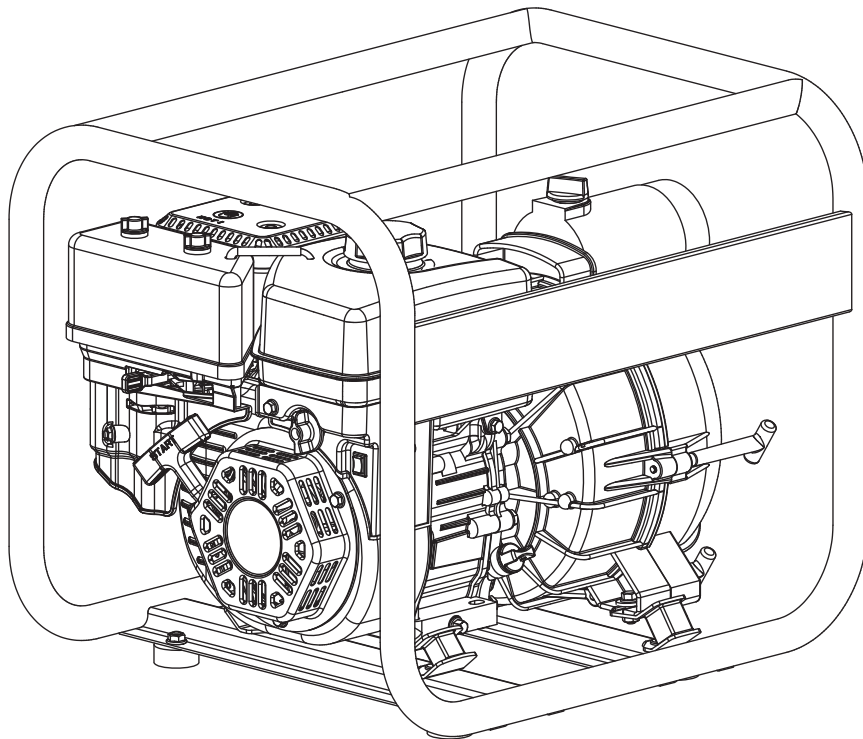

MODEL #66525

Champion Power Equipment, Inc., Santa Fe Springs, CA USA