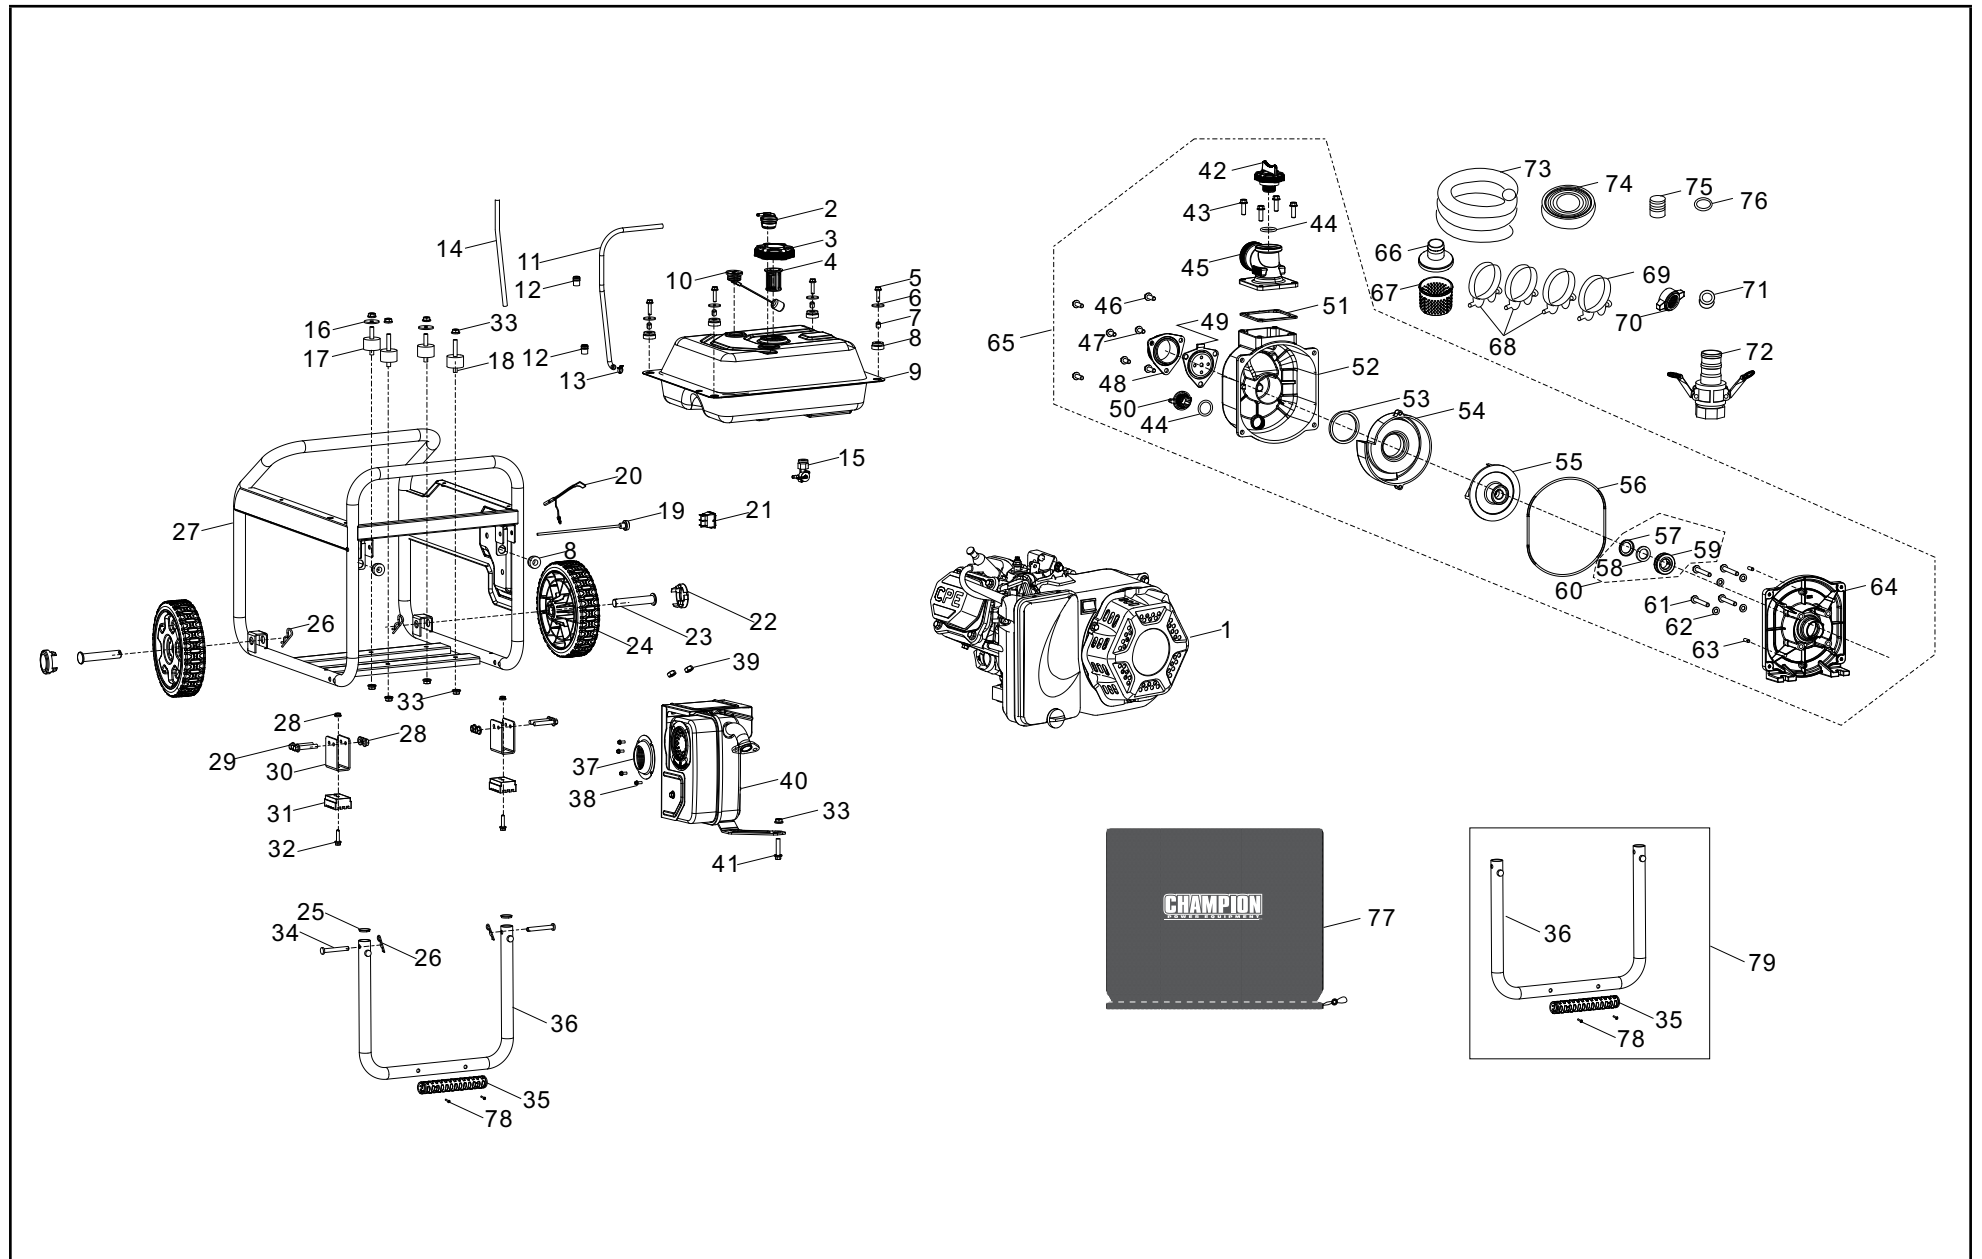

Champion Power Equipment, Inc., Santa Fe Springs, CA USA

MODEL #100743

PARTS INFORMATION

3 IN. (7.5 CM) SEMI-TRASH PUMP

SERIAL NUMBER RANGE: ALL

To order replacement parts please visit:
shop.championpowerequipment.com
or call **1-877-338-0999**.

TABLE OF CONTENTS

Trash Pump Parts Diagram	3
Trash Pump Parts List.....	4
Engine Parts Diagram	6
Engine Parts List	7

TRASH PUMP PARTS DIAGRAM

TRASH PUMP PARTS LIST

#	Part Number	Description	Qty.
1	R225MP000Q3-CMP304	Engine, 224cc	1
2	15150-Y1Z0110-00A0	Valve, One Way	1
3	16730-Z810110-0001	Fuel Tank Cap	1
4	16652-Z0M0110-00A1	Fuel Filter	1
5	90007-0625-0301	Hexagon Flange Bolt, M6 x 25, Black Zinc	4
6	90408-Y020110-0006	Flat Washer, Black Zinc	4
7	90683-Y020210-0000	Bushing	4
8	16601-Y020120-0001	Rubber, Fuel Tank	6
9	16600-V580110-L400	Fuel Tank Assembly	1
10	37200-Y1Y0110-00A1	Fuel Gauge	1
11	16804-V580110-0001	Fuel Steam Rubber Hose	1
12	90698-Y1Z0110-0001	Protective Rubber Sleeve	2
13	90685-Z030410-0001	Clamp, Ø10.7 x 0.6 x 8	1
14	30431-YBW0210-0000	Rubber Sleeve	1
15	16750-Y900111-0001	Fuel Valve Assembly	1
16	90406-0800-E109	Flat Washer	2
17	51005-V580110-0000	Vibration Mount 1, Frame	2
18	51005HV090210-0000	Vibration Mount 2, Frame	2
19	16080-V580110-0001	Choke Handle Subassembly	1
20	35541-V330310-0000	Engine Stop Wire	1
21	35160-Y450110-0000	Switch Assembly	1
22	44001-V580110-L401	Cover, Hub Decorated	2
23	44020-V580110-0300	Roll Pin, L=96, Black Zinc	2
24	44110-V580110-0000	Wheel	2
25	90722-Y9X0110-0000	End Plug	2
26	90583-YGK0110-03A0	R Pin, Black Zinc	4
27	51100-V530210-H7A0 SN: ≤20NOV1000240	Frame Assembly, Ø25, 510 x 395 x 450	1
	51100-V530211-H7A0 SN: 21FEB1900351+		