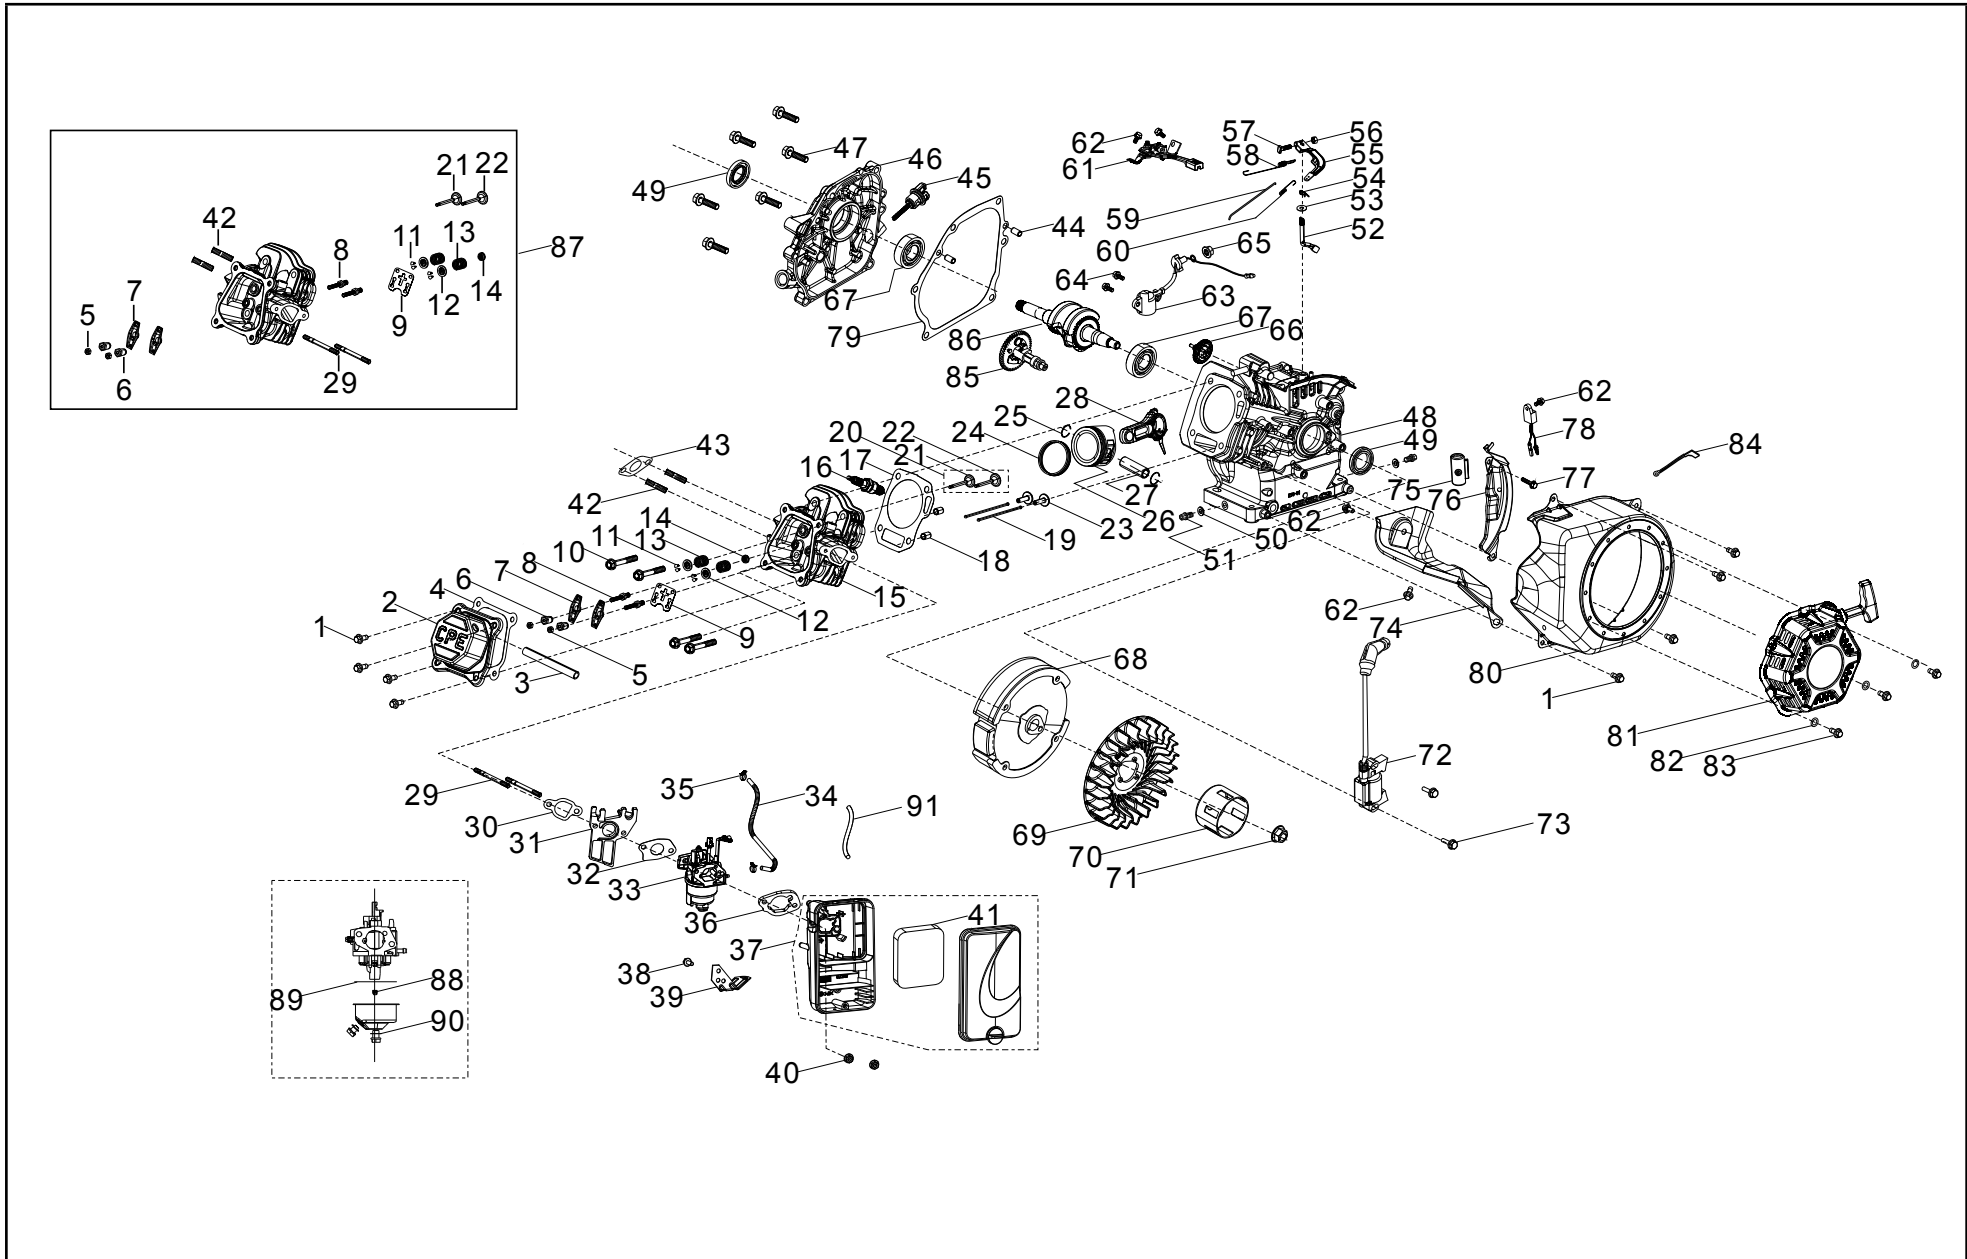

ENGINE PARTS DIAGRAM

ENGINE PARTS LIST

#	Part Number	Description	Qty.
1	90001-0612-0101	Hexagon Flange Bolt, M6 x 12, Blue White Zinc	8
2	12410-Z440110-0001	Cylinder Head Cover Subassembly, Blue White Zinc	1
3	17004-Z510110-0001	Breather Tube, Ø8 x Ø12 x 100	1
4	12004-Z440110-00A0	Cylinder Head Cover Gasket	1
5	14312-Z010110-0000	Valve Lock Nut	2
6	14314-Z010110-0000	Valve Adjusting Nut	2
7	14311-Z010110-0000	Valve Rocker	2
8	14313-Z010110-0000	Valve Adjusting Bolt	2
9	14090-Z010110-0000	Lifter Stopper Plate Subassembly, Blue White Zinc	1
10	12003-Z010110-0001	Cylinder Head Bolt, M8 x 60, Blue White Zinc	4
11	12109-Z810110-0000	Valve Lock Clamp	4
12	12112-Z810210-0000	Valve Spring Set	2
13	12103-Z010110-0000	Valve Spring	2
14	12101-Z810210-0000	Seal Guide	1
15	12140-Z810210-0BA0	Cylinder Head Subassembly	1
16	30010-Z010110-0000	Spark Plug	1
17	12131-Z530320-0000	Cylinder Head Gasket	1
18	90502-1114-00	Pin, 11 x 14	2
19	14071-Z440110-0000	Valve Lifter	2
20	12110-Z810120-0099	Valve Set	1
21	12121-Z810120-0000	Exhaust Valve	1
22	12111-Z810110-0000	Intake Valve	1
23	14081-Z040110-0000	Valve Tappet	2
24	13200-Z140210-00A9	Piston Ring Assembly	1
25	13122-Z510210-0000	Piston Pin Clip	2
26	13111-Z810120-00A0	Piston	1
27	13121-Z810110-0000	Piston Pin, Ø13 x 45.9	1

#	Part Number	Description	Qty.
28	13010-Z810210-00A0	Connecting Rod	1
29	90204-Z010210-0000	Stud, M6 x 96, Black Zinc	2
30	16002-Z050110-0000	Carburetor Insulator Gasket	1
31	16003-Z010110-0000	Carburetor Insulator Plate	1
32	16001-Z010110-0000	Carburetor Gasket	1
33	16100-Z2M0111-00M0	Carburetor Assembly	1
34	90686-Z510110-00M1	Fuel Pipe, Ø4.5 x Ø8.5 x 190	1
35	90685-Z030610-01A1	Clamp, Ø8 x 7 x 0.6	2
36	17001-Z010110-0000	Air Cleaner Gasket	1
37	17100-Z810510-0000	Air Cleaner	1
38	90001-0612-0101	Hexagon Flange Bolt, M6 x 12, Blue White Zinc	1
39	17003-Y110130-0000	Air cleaner Support	1
40	90305-0600-33	Hexagon Flange Nut, M6, Black Zinc	2
41	17151-Z300310-00A0	Air Cleaner Element	1
42	90203-Z010110-0000	Stud, M8 x 34, Black Zinc	2
43	18001-Z440110-0000	Exhaust Gasket	1
44	90502-0912-00	Pin, 9 x 12	2
45	15010-Z290110-L401	Oil Dipstick Subassembly	1
46	11411-Z441311-0BA0	Crankcase Cover	1
47	90001-0832-0101	Hexagon Flange Bolt, M8 x 32, Blue White Zinc	6
48	11310-Z810210-0BA0	Crankcase Subassembly	1
49	90682-Z300110-0001	Oil Seal, Ø25 x Ø41.25 x 6	2
50	90408-Z010110-0000	Washer, Ø10 x Ø15.8 x 1.5	2
51	11007-Z010110-0001	Drain Plug Bolt, M10 x1.25 x15, Blue White Zinc	2
52	16061-Z010110-0000	Governor Arm	1
53	90408-Z010210-0000	Washer, Ø6.2 x Ø15 x 0.6	1
54	90501-Z010110-0001	Pin, Blue White Zinc	1