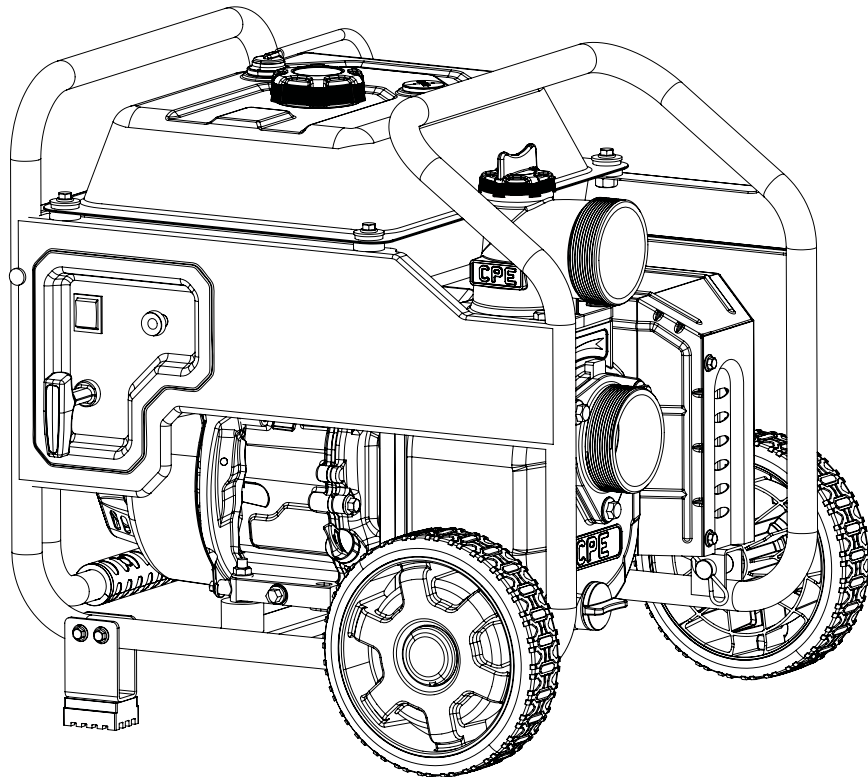

Champion Power Equipment, Inc., Santa Fe Springs, CA USA

MODEL #100743

PARTS INFORMATION

3 IN. (7.5 CM) SEMI-TRASH PUMP

SERIAL NUMBER RANGE: ALL

To order replacement parts please visit:
shop.championpowerequipment.com
or call **1-877-338-0999**.

TABLE OF CONTENTS

Trash Pump Parts Diagram	3
Trash Pump Parts List.....	4
Engine Parts Diagram	6
Engine Parts List	7

TRASH PUMP PARTS DIAGRAM

TRASH PUMP PARTS LIST

#	Part Number	Description	Qty.
1	R225MP000Q3-CMP304	Engine, 224cc	1
2	15150-Y1Z0110-00A0	Valve, One Way	1
3	16730-Z810110-0001	Fuel Tank Cap	1
4	16652-Z0M0110-00A1	Fuel Filter	1
5	90007-0625-0301	Hexagon Flange Bolt, M6 x 25, Black Zinc	4
6	90408-Y020110-0006	Flat Washer, Black Zinc	4
7	90683-Y020210-0000	Bushing	4
8	16601-Y020120-0001	Rubber, Fuel Tank	6
9	16600-V580110-L400	Fuel Tank Assembly	1
10	37200-Y1Y0110-00A1	Fuel Gauge	1
11	16804-V580110-0001	Fuel Steam Rubber Hose	1
12	90698-Y1Z0110-0001	Protective Rubber Sleeve	2
13	90685-Z030410-0001	Clamp, Ø10.7 x 0.6 x 8	1
14	30431-YBW0210-0000	Rubber Sleeve	1
15	16750-Y900111-0001	Fuel Valve Assembly	1
16	90406-0800-E109	Flat Washer	2
17	51005-V580110-0000	Vibration Mount 1, Frame	2
18	51005HV090210-0000	Vibration Mount 2, Frame	2
19	16080-V580110-0001	Choke Handle Subassembly	1
20	35541-V330310-0000	Engine Stop Wire	1
21	35160-Y450110-0000	Switch Assembly	1
22	44001-V580110-L401	Cover, Hub Decorated	2
23	44020-V580110-0300	Roll Pin, L=96, Black Zinc	2
24	44110-V580110-0000	Wheel	2
25	90722-Y9X0110-0000	End Plug	2
26	90583-YGK0110-03A0	R Pin, Black Zinc	4
27	51100-V530210-H7A0 SN: ≤20NOV1000240	Frame Assembly, Ø25, 510 x 395 x 450	1
	51100-V530211-H7A0 SN: 21FEB1900351+		