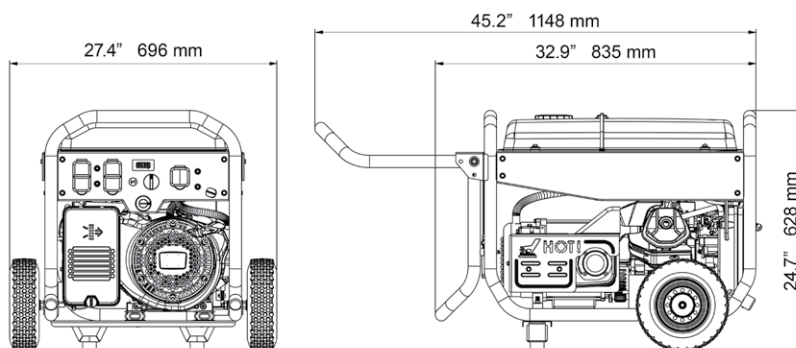

## Dimensions and Weights

ASSEMBLED	
Height	24.7 in / 628 mm
Width	27.4 in / 696 mm
Length	32.9 in / 835 mm
Extended Length	45.2 in / 1148 mm
Unit Weight (Dry)	178 lbs / 81 kg

CARTON	
Height	23.2 in / 590 mm
Width	22.6 in / 575 mm
Length	34.4 in / 875 mm
Shipping Weight	190 lbs / 86 kg