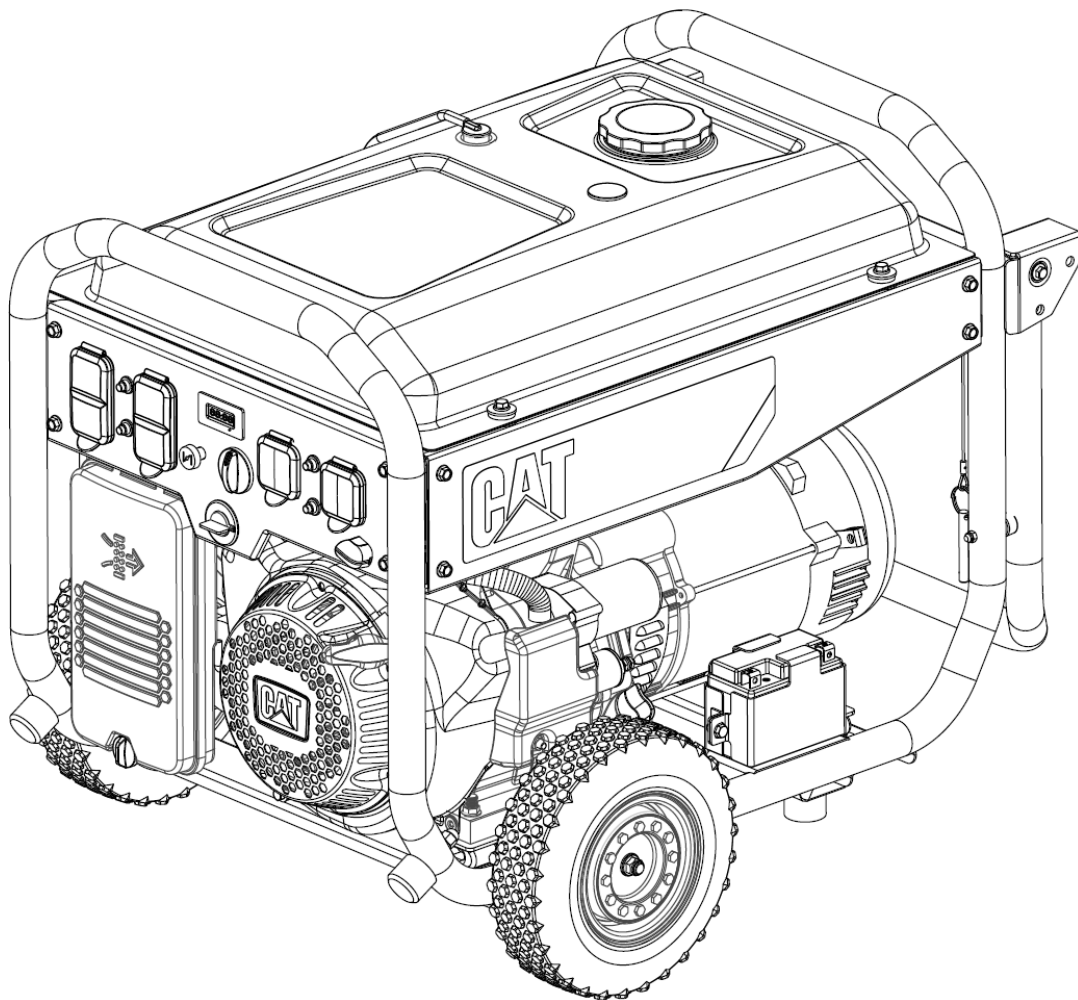

Electrical Schematic

RP5500 Portable Generators

RP5500 Electrical Schematic

Esquema eléctrico RP5500

Schéma électrique du RP5500

©2016 Caterpillar
All Rights Reserved

CAT, CATERPILLAR, their respective logos, "Caterpillar Yellow", and the POWER EDGE trade dress as well as corporate and product identity used herein, are trademarks of Caterpillar and may not be used without permission.