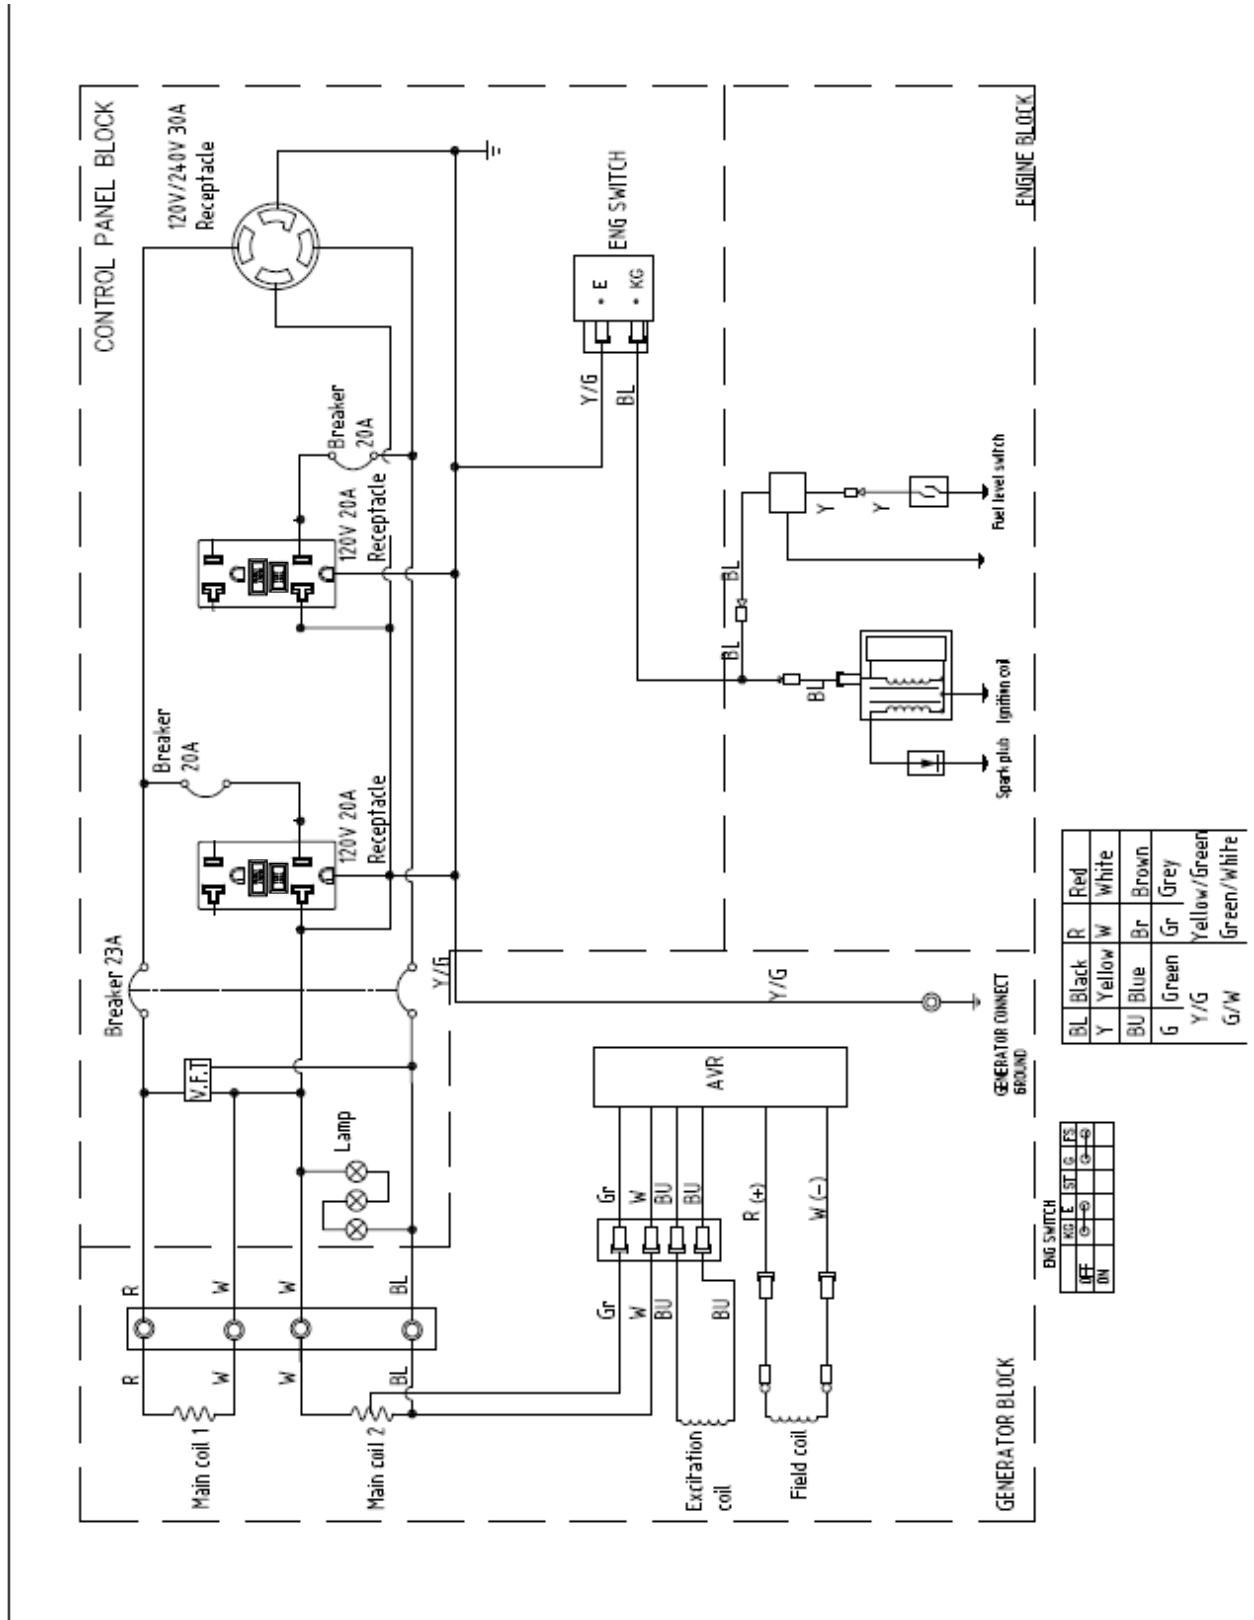

Electrical Schematic

RP5500 Portable Generators

RP5500 Electrical Schematic

Esquema eléctrico RP5500

Schéma électrique du RP5500

©2016 Caterpillar
All Rights Reserved

CAT, CATERPILLAR, their respective logos, "Caterpillar Yellow", and the POWER EDGE trade dress as well as corporate and product identity used herein, are trademarks of Caterpillar and may not be used without permission.