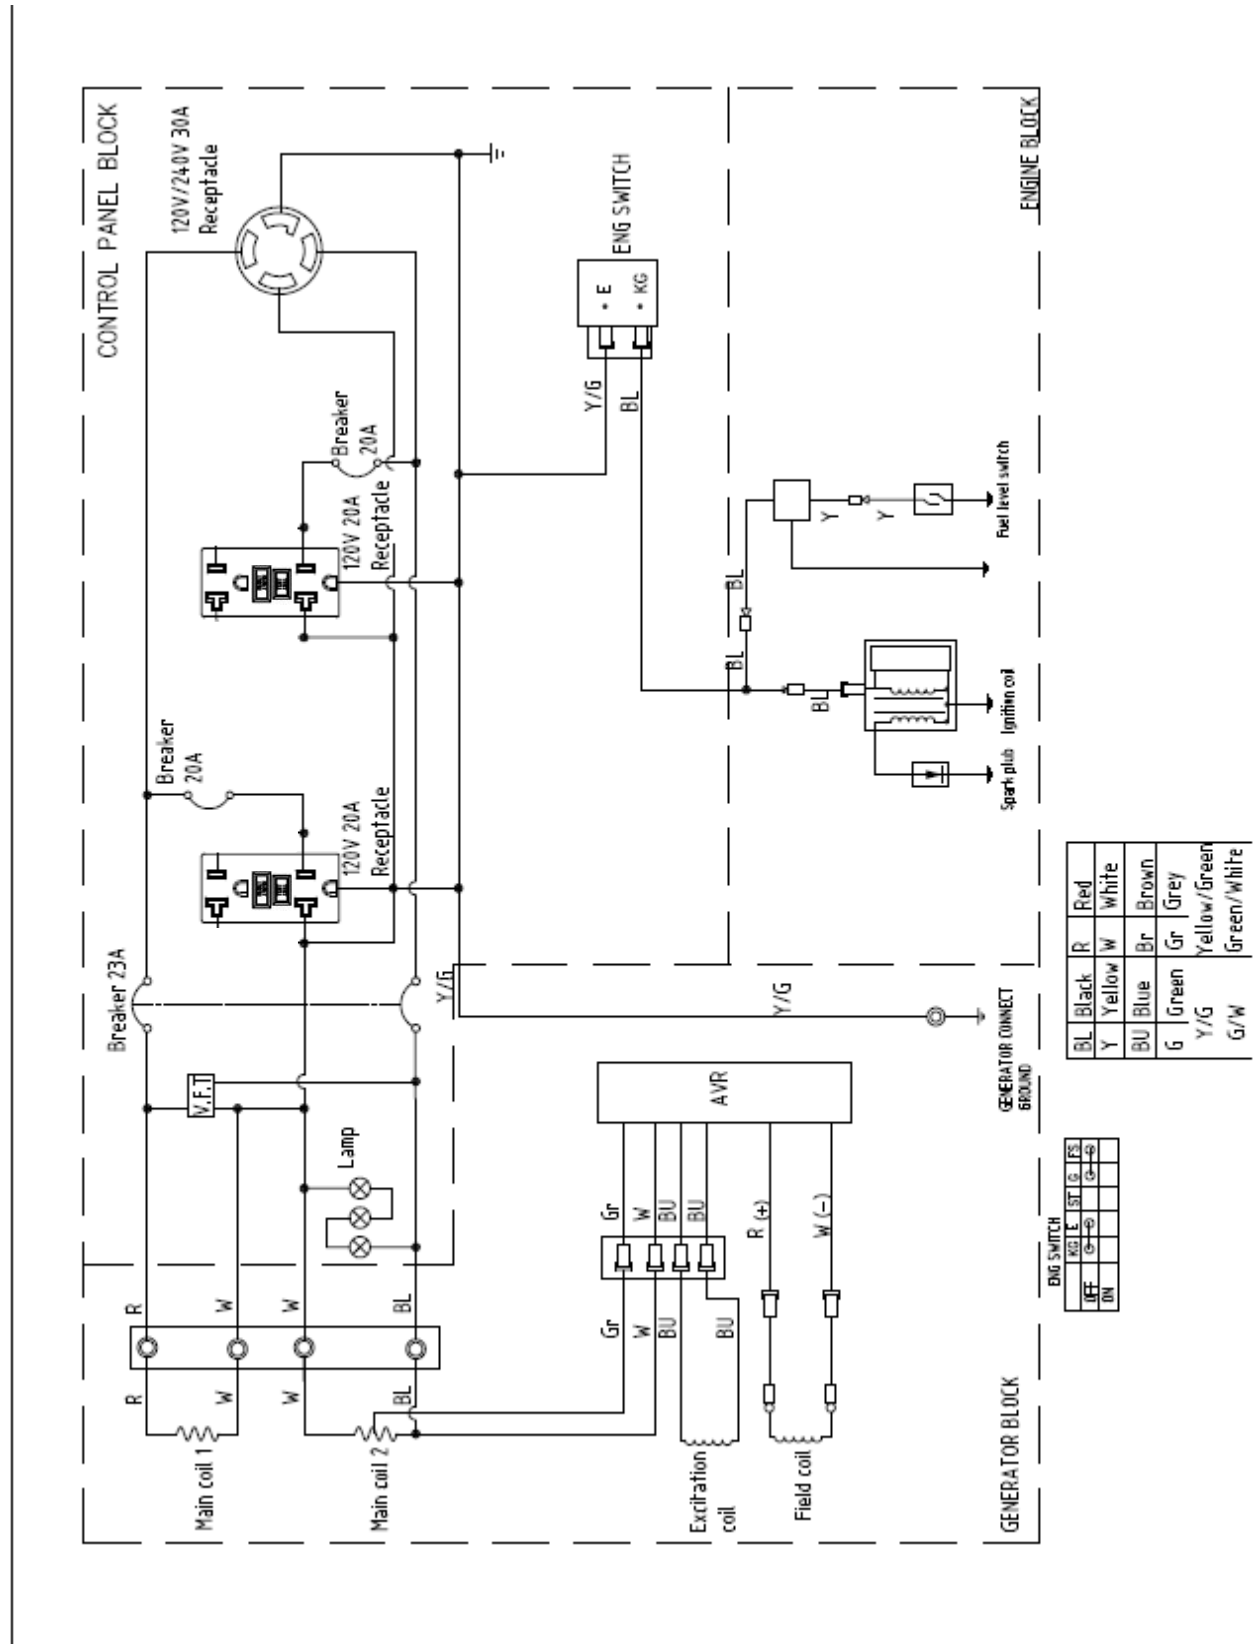

Electrical Schematic

RP5500 Portable Generators

RP5500 Electrical Schematic

Esquema eléctrico RP5500

Schéma électrique du RP5500

©2016 Caterpillar
All Rights Reserved

CAT, CATERPILLAR, their respective logos, "Caterpillar Yellow", and the POWER EDGE trade dress as well as corporate and product identity used herein, are trademarks of Caterpillar and may not be used without permission.