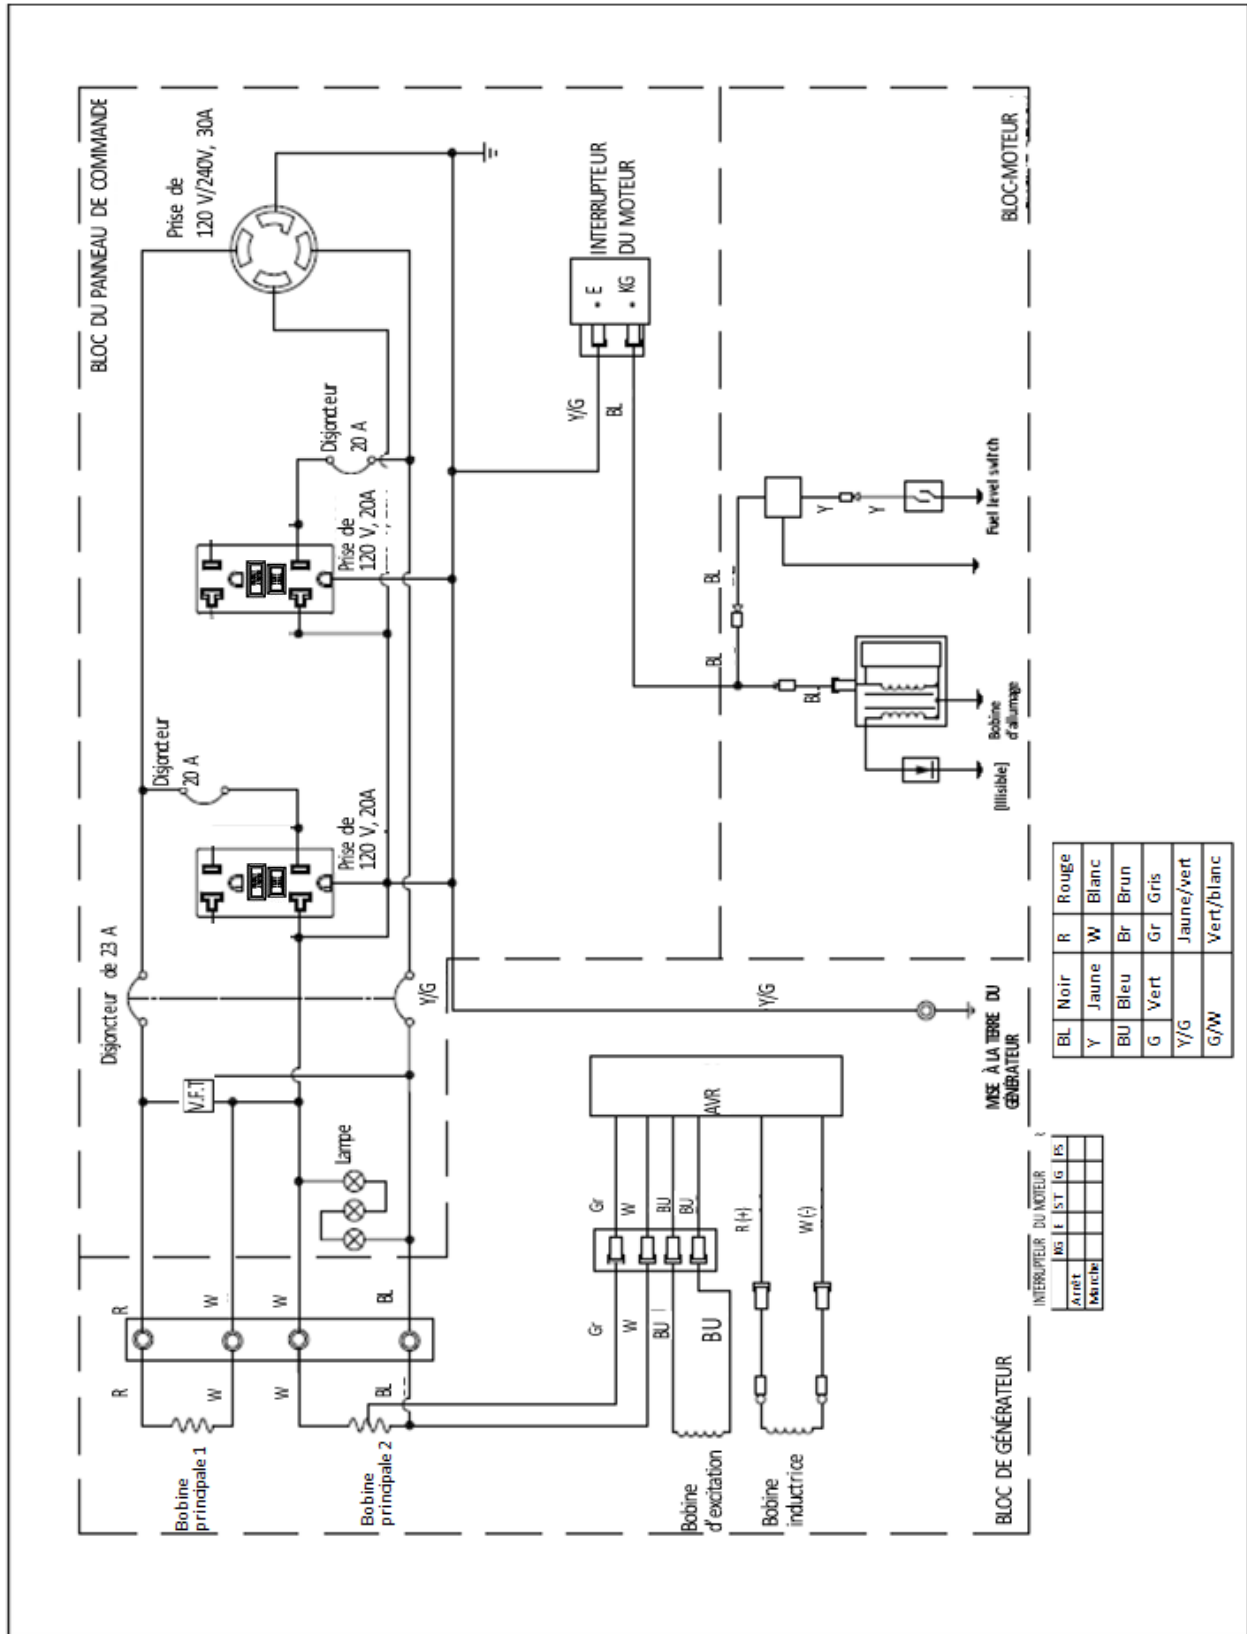

Electrical Schematic

RP5500 Portable Generators

RP5500 Electrical Schematic

Esquema eléctrico RP5500

Schéma électrique du RP5500

©2016 Caterpillar
All Rights Reserved

CAT, CATERPILLAR, their respective logos, "Caterpillar Yellow", and the POWER EDGE trade dress as well as corporate and product identity used herein, are trademarks of Caterpillar and may not be used without permission.