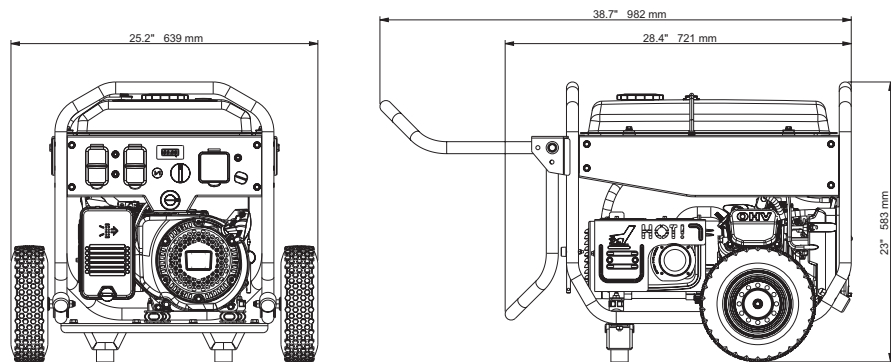

Control Panel

Specifications

Product Series	RP Generators
Model Configuration	RP3600
AC Rated Output Running (Watts)	3600
AC Rated Output Starting (Watts)	4500
AC Voltage (Volts)	120
AC Frequency (Hz)	60
Engine Displacement (cc)	212
Engine Type	OHV
Engine Speed (RPM)	3600
Recommended Oil	SAE30/10W-30
Lubrication Method	Splash
Automatic Voltage Regulation (AVR)	Yes
Starting Method	Recoil
Low-Oil Shutdown Method	Low Level
Battery Type	N/A
Fuel Gauge	On Tank
Fuel Tank Nominal Capacity Gal (ltr)	4.5 (17)
Run Time at 50% (hrs)	13.5
Handle Style	Double Folding
Wheel Type	Never-Flat
Warranty	Longer-term 3-year limited warranty applies when registered within 30 days. Standard 2-year limited warranty applies if not registered within 30 days.

Dimensions and Weights

Length in (mm)	28.4 (721)
Width in (mm)	25.2 (639)
Height in (mm)	23.0 (583)
Extended Length in (mm)	38.7 (982)
Carton Length in (mm)	28.5 (725)
Carton Width in (mm)	18.9 (480)
Carton Height in (mm)	21.7 (550)
Unit Weight lbs (kg)	112.2 (51)
Shipping Weight lbs (kg)	123.2 (56)