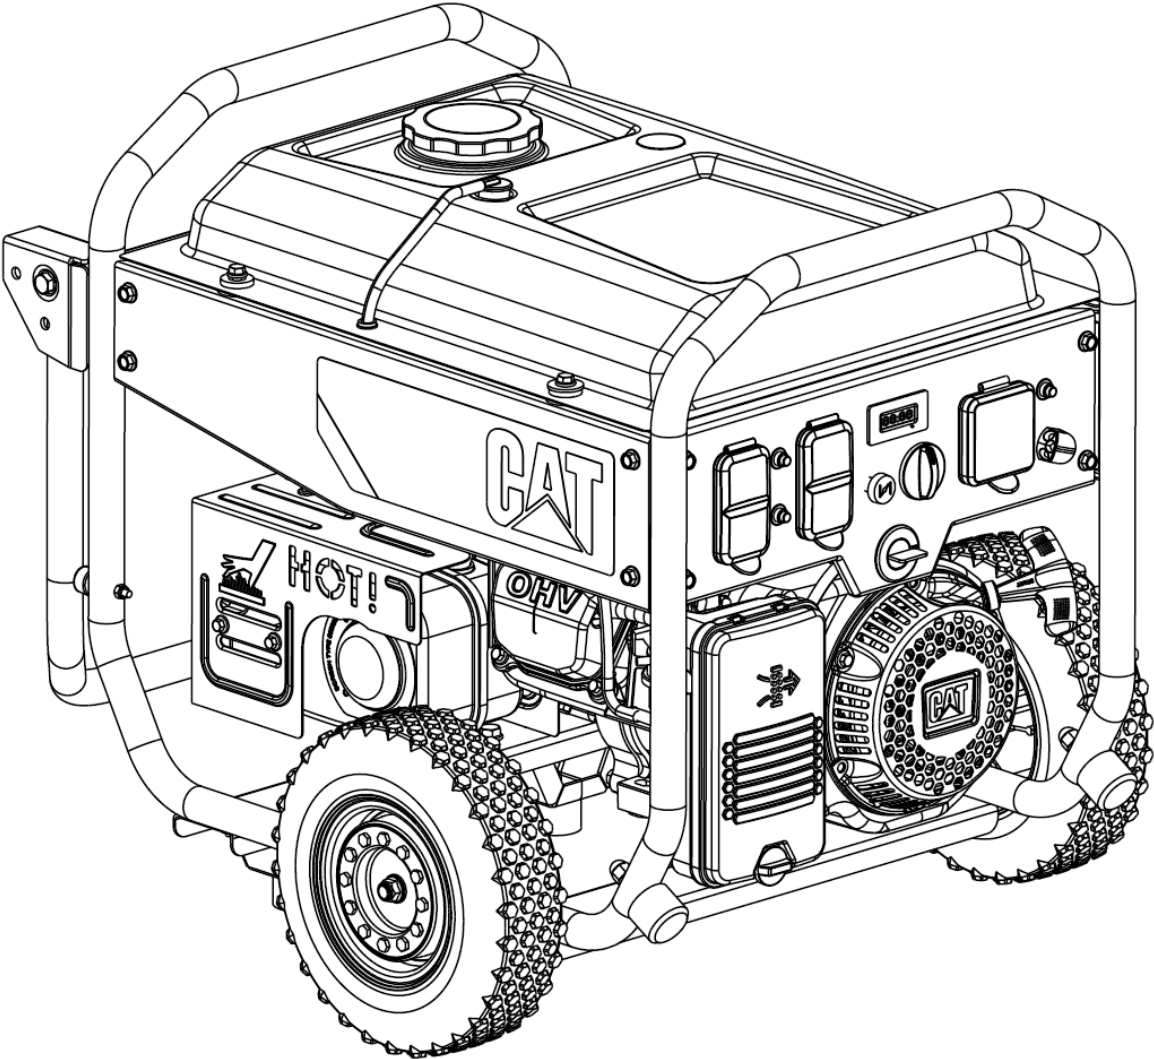

Electrical Schematic

RP3600 Portable Generators

Electrical Schematic

Esquema eléctrico

BL	Negro	R	Rojo
Y	Amarillo	W	Blanco
BU	Azul	Br	Café
G	Verde	Gr	Gris
Y/G			Amarillo/Verde
G/W			Verde/Blanco

INTERR MOTOR					
APAG	KG	E	ST	G	FS
ENCEND					

CONEXIÓN DEL GENERADOR A TIERRA

Schéma électrique

©2016 Caterpillar
All Rights Reserved

CAT, CATERPILLAR, their respective logos, "Caterpillar Yellow", and the POWER EDGE trade dress as well as corporate and product identity used herein, are trademarks of Caterpillar and may not be used without permission.