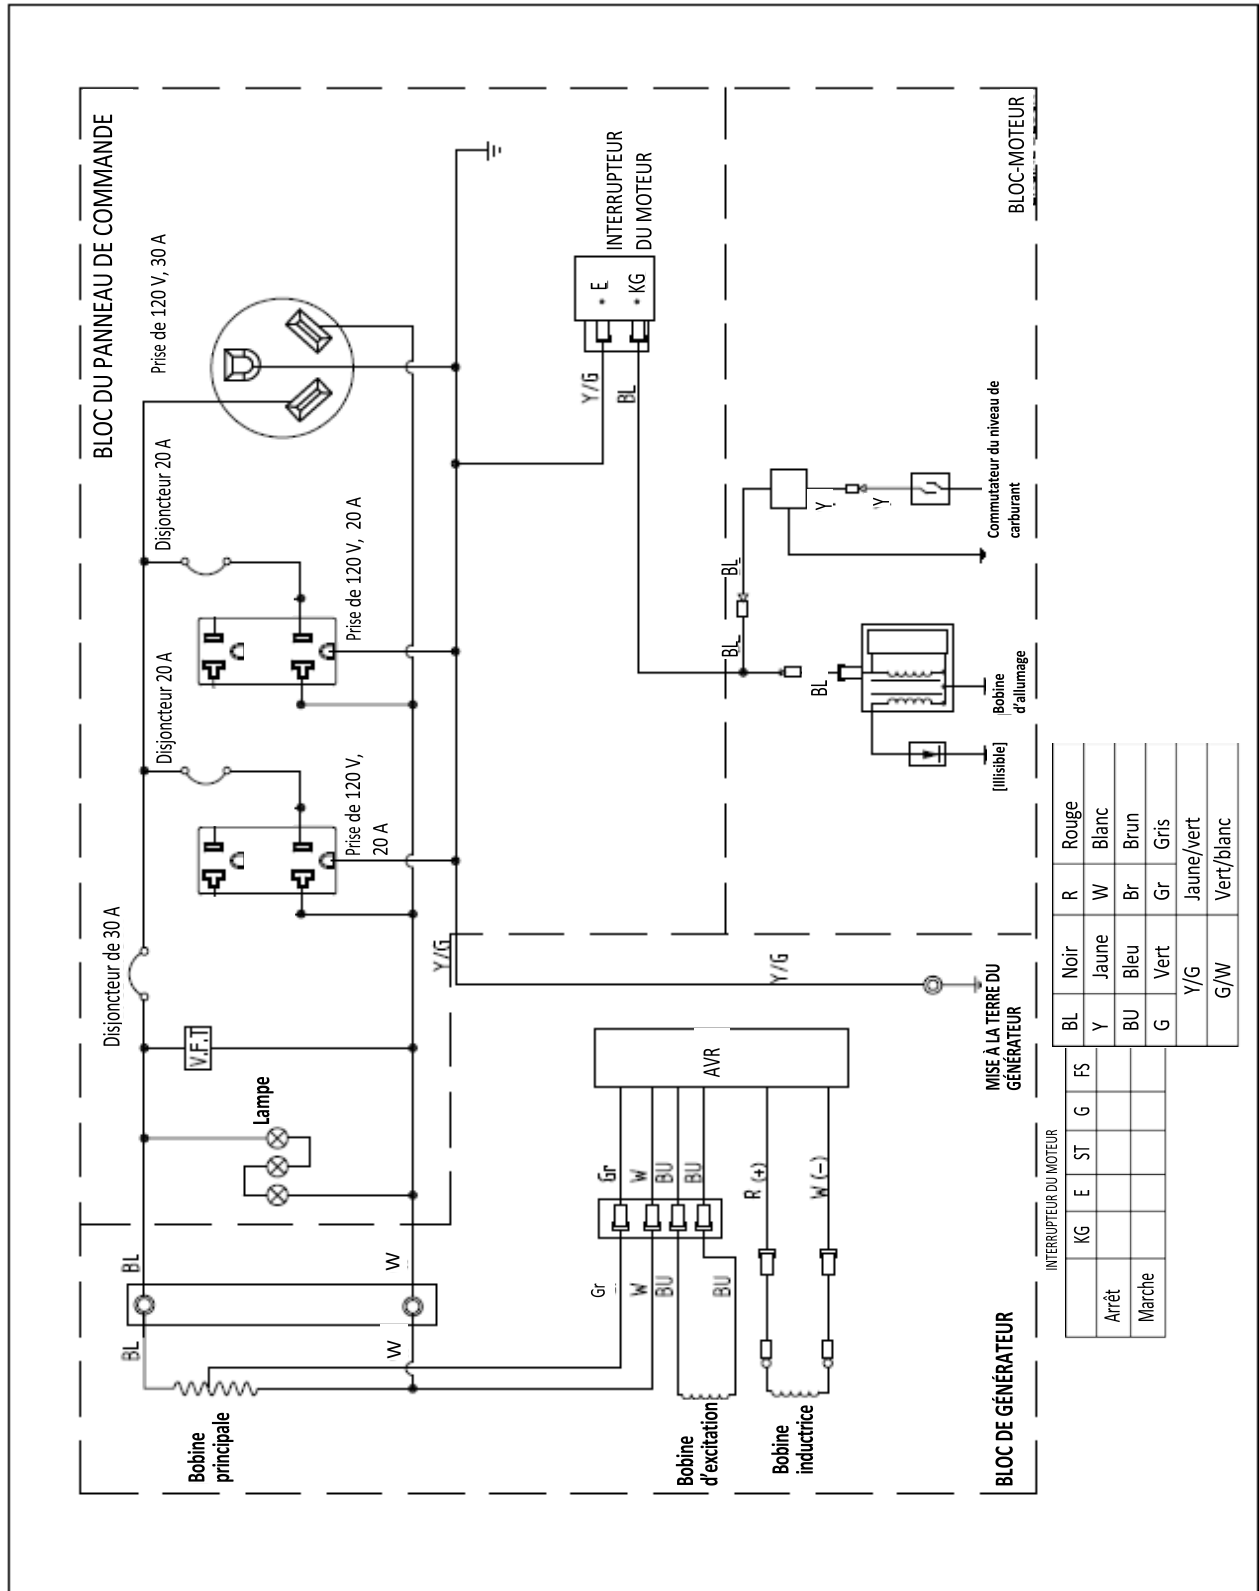

Electrical Schematic

RP3600 Portable Generators

Electrical Schematic

Esquema eléctrico

BL	Negro	R	Rojo
Y	Amarillo	W	Blanco
BU	Azul	Br	Café
G	Verde	Gr	Gris
Y/G			Amarillo/Verde
G/W			Verde/Blanco

INTERR MOTOR					
APAG	KG	E	ST	G	FS
ENCEND					

CONEXIÓN DEL GENERADOR A TIERRA

Schéma électrique

©2016 Caterpillar
All Rights Reserved

CAT, CATERPILLAR, their respective logos, "Caterpillar Yellow", and the POWER EDGE trade dress as well as corporate and product identity used herein, are trademarks of Caterpillar and may not be used without permission.