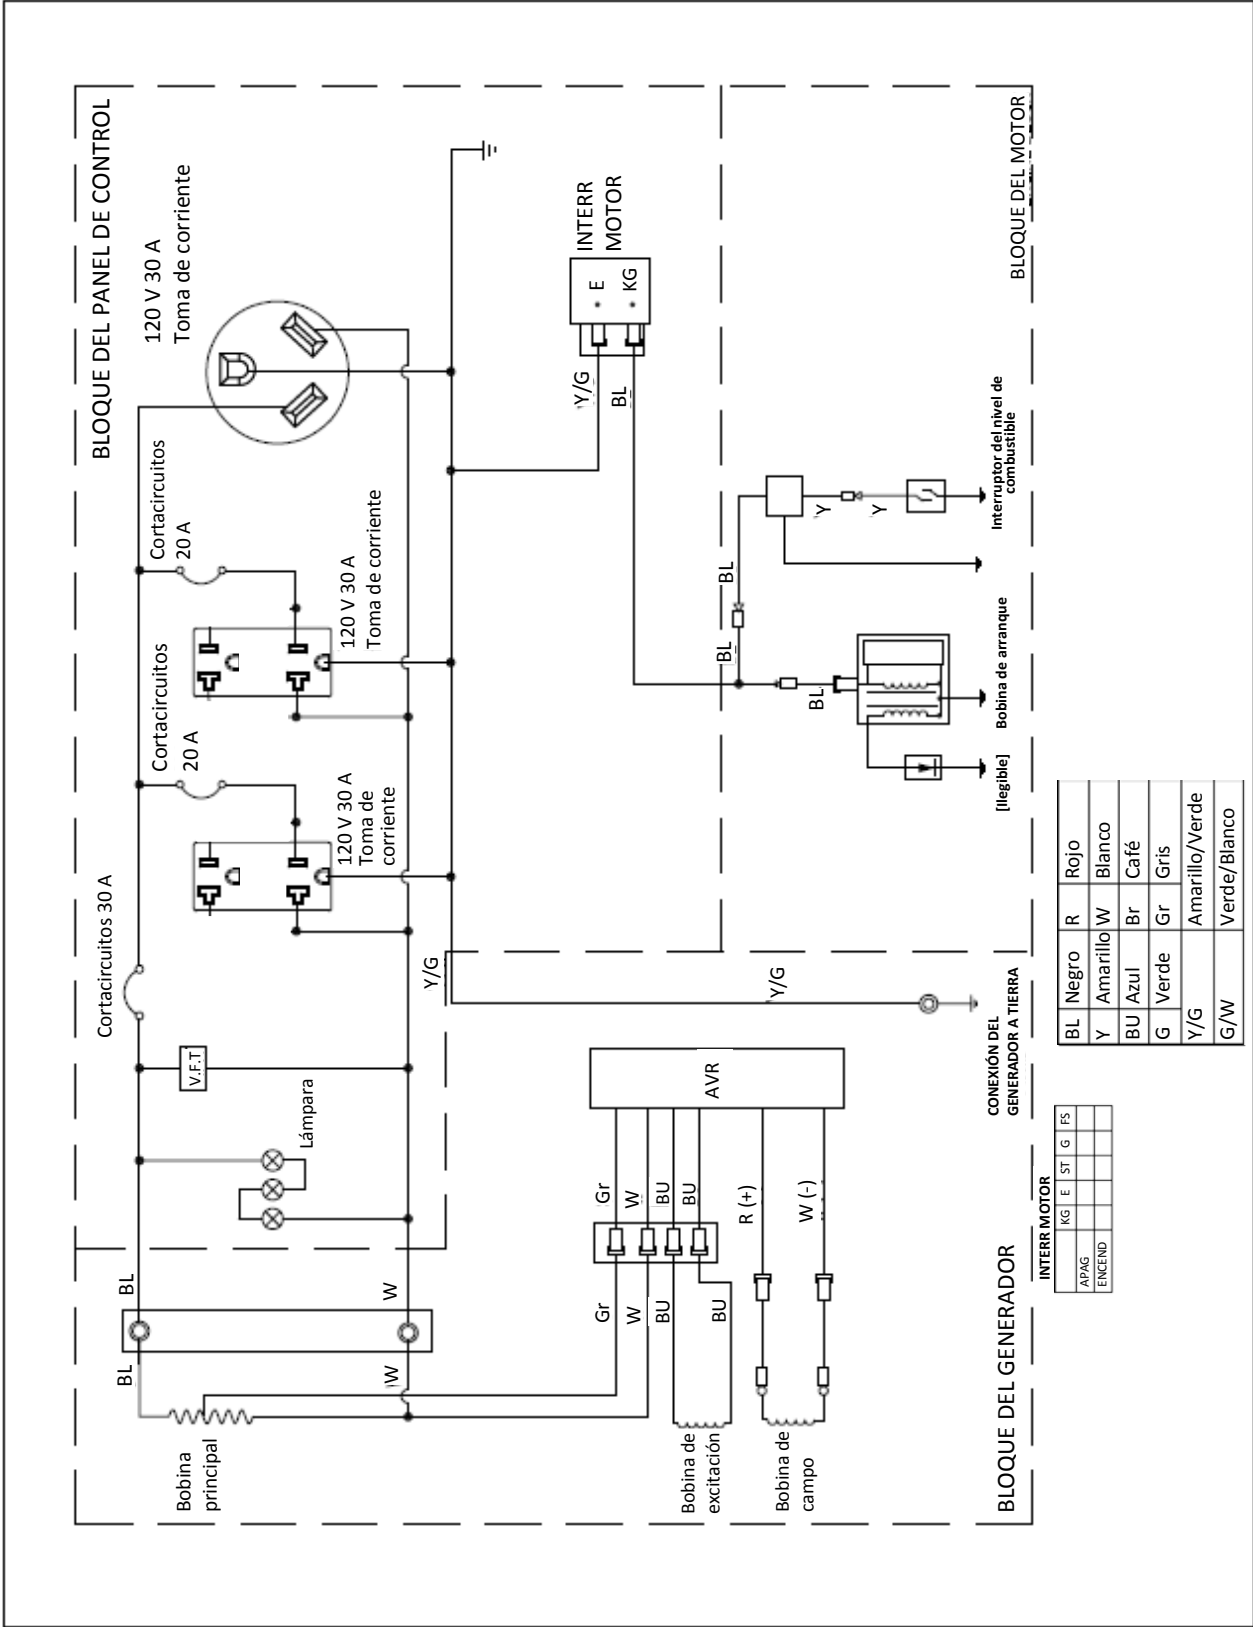

Electrical Schematic

RP3600 Portable Generators

Electrical Schematic

Esquema eléctrico

BL	Negro	R	Rojo
Y	Amarillo	W	Blanco
BU	Azul	Br	Café
G	Verde	Gr	Gris
Y/G			Amarillo/Verde
G/W			Verde/Blanco

INTERR MOTOR					
APAG	KG	E	ST	G	FS
ENCEND					

CONEXIÓN DEL GENERADOR A TIERRA

Schéma électrique

©2016 Caterpillar
All Rights Reserved

CAT, CATERPILLAR, their respective logos, "Caterpillar Yellow", and the POWER EDGE trade dress as well as corporate and product identity used herein, are trademarks of Caterpillar and may not be used without permission.