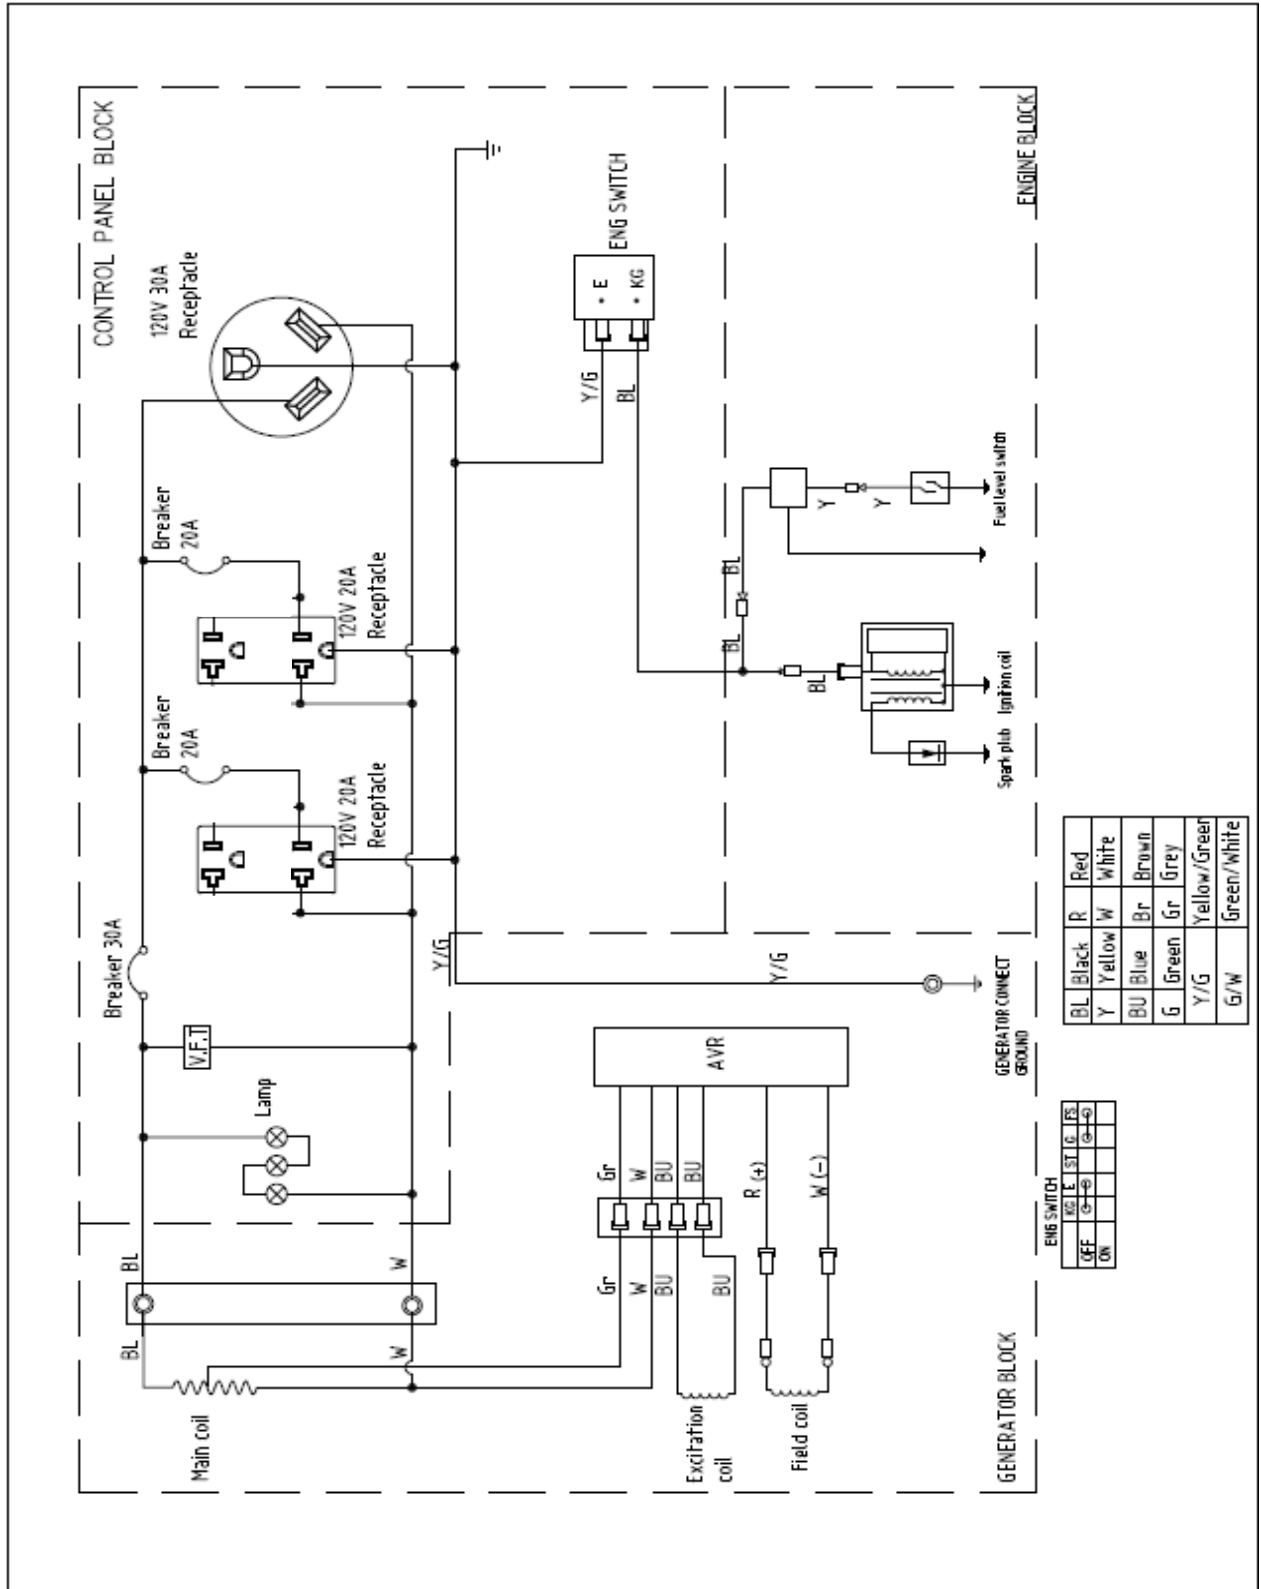

Electrical Schematic

RP3600 Portable Generators

Electrical Schematic

Esquema eléctrico

BL	Negro	R	Rojo
Y	Amarillo	W	Blanco
BU	Azul	Br	Café
G	Verde	Gr	Gris
Y/G			Amarillo/Verde
G/W			Verde/Blanco

INTERR MOTOR					
APAG	KG	E	ST	G	FS
ENCEND					

CONEXIÓN DEL GENERADOR A TIERRA

Schéma électrique

©2016 Caterpillar
All Rights Reserved

CAT, CATERPILLAR, their respective logos, "Caterpillar Yellow", and the POWER EDGE trade dress as well as corporate and product identity used herein, are trademarks of Caterpillar and may not be used without permission.