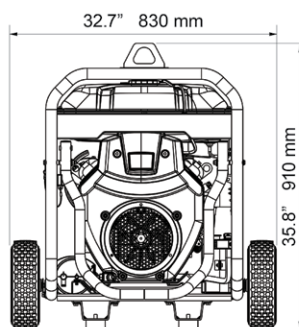

ASSEMBLED	
Height	35.8 in / 910 mm
Width	32.7 in / 830 mm
Length	35.7 in / 908 mm
Extended Length	48.6 in / 1235 mm
Unit Weight (Dry)	350 lbs / 159 kg

CARTON	
Height	34.4 in / 875 mm
Width	26.0 in / 660 mm
Length	34.1 in / 865 mm
Shipping Weight	397 lbs / 180 kg