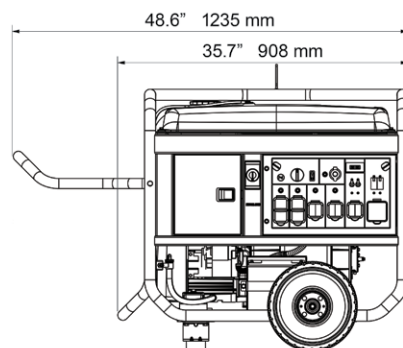

ASSEMBLED	
Height	35.8 in / 910 mm
Width	32.7 in / 830 mm
Length	35.7 in / 908 mm
Extended Length	48.6 in / 1235 mm
Unit Weight (Dry)	350 lbs / 159 kg

CARTON	
Height	34.4 in / 875 mm
Width	26.0 in / 660 mm
Length	34.1 in / 865 mm
Shipping Weight	397 lbs / 180 kg