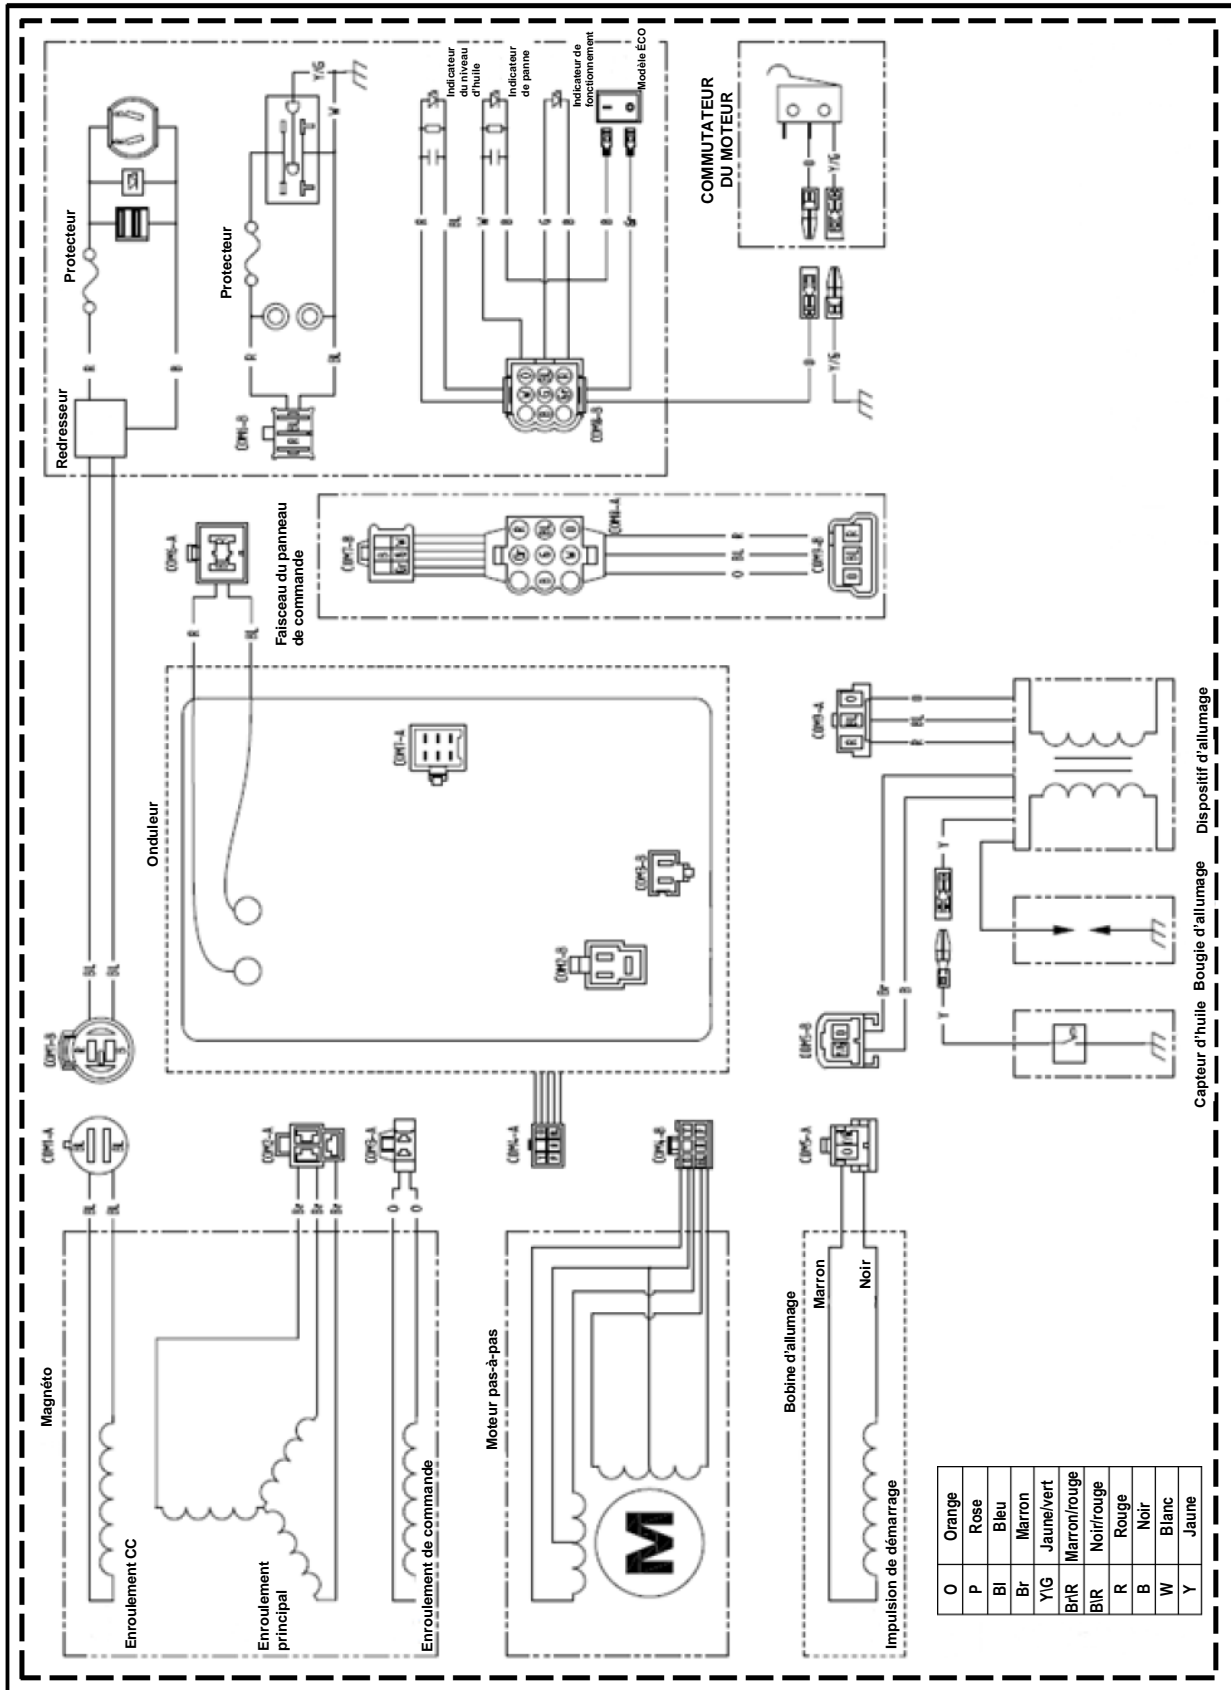

Electrical Schematic

INV2000 Portable Generator

Electrical Schematic

Esquema eléctrico

Schéma électrique

©2017 Caterpillar
All Rights Reserved

CAT, CATERPILLAR, their respective logos, "Caterpillar Yellow", and the POWER EDGE trade dress as well as corporate and product identity used herein, are trademarks of Caterpillar and may not be used without permission.