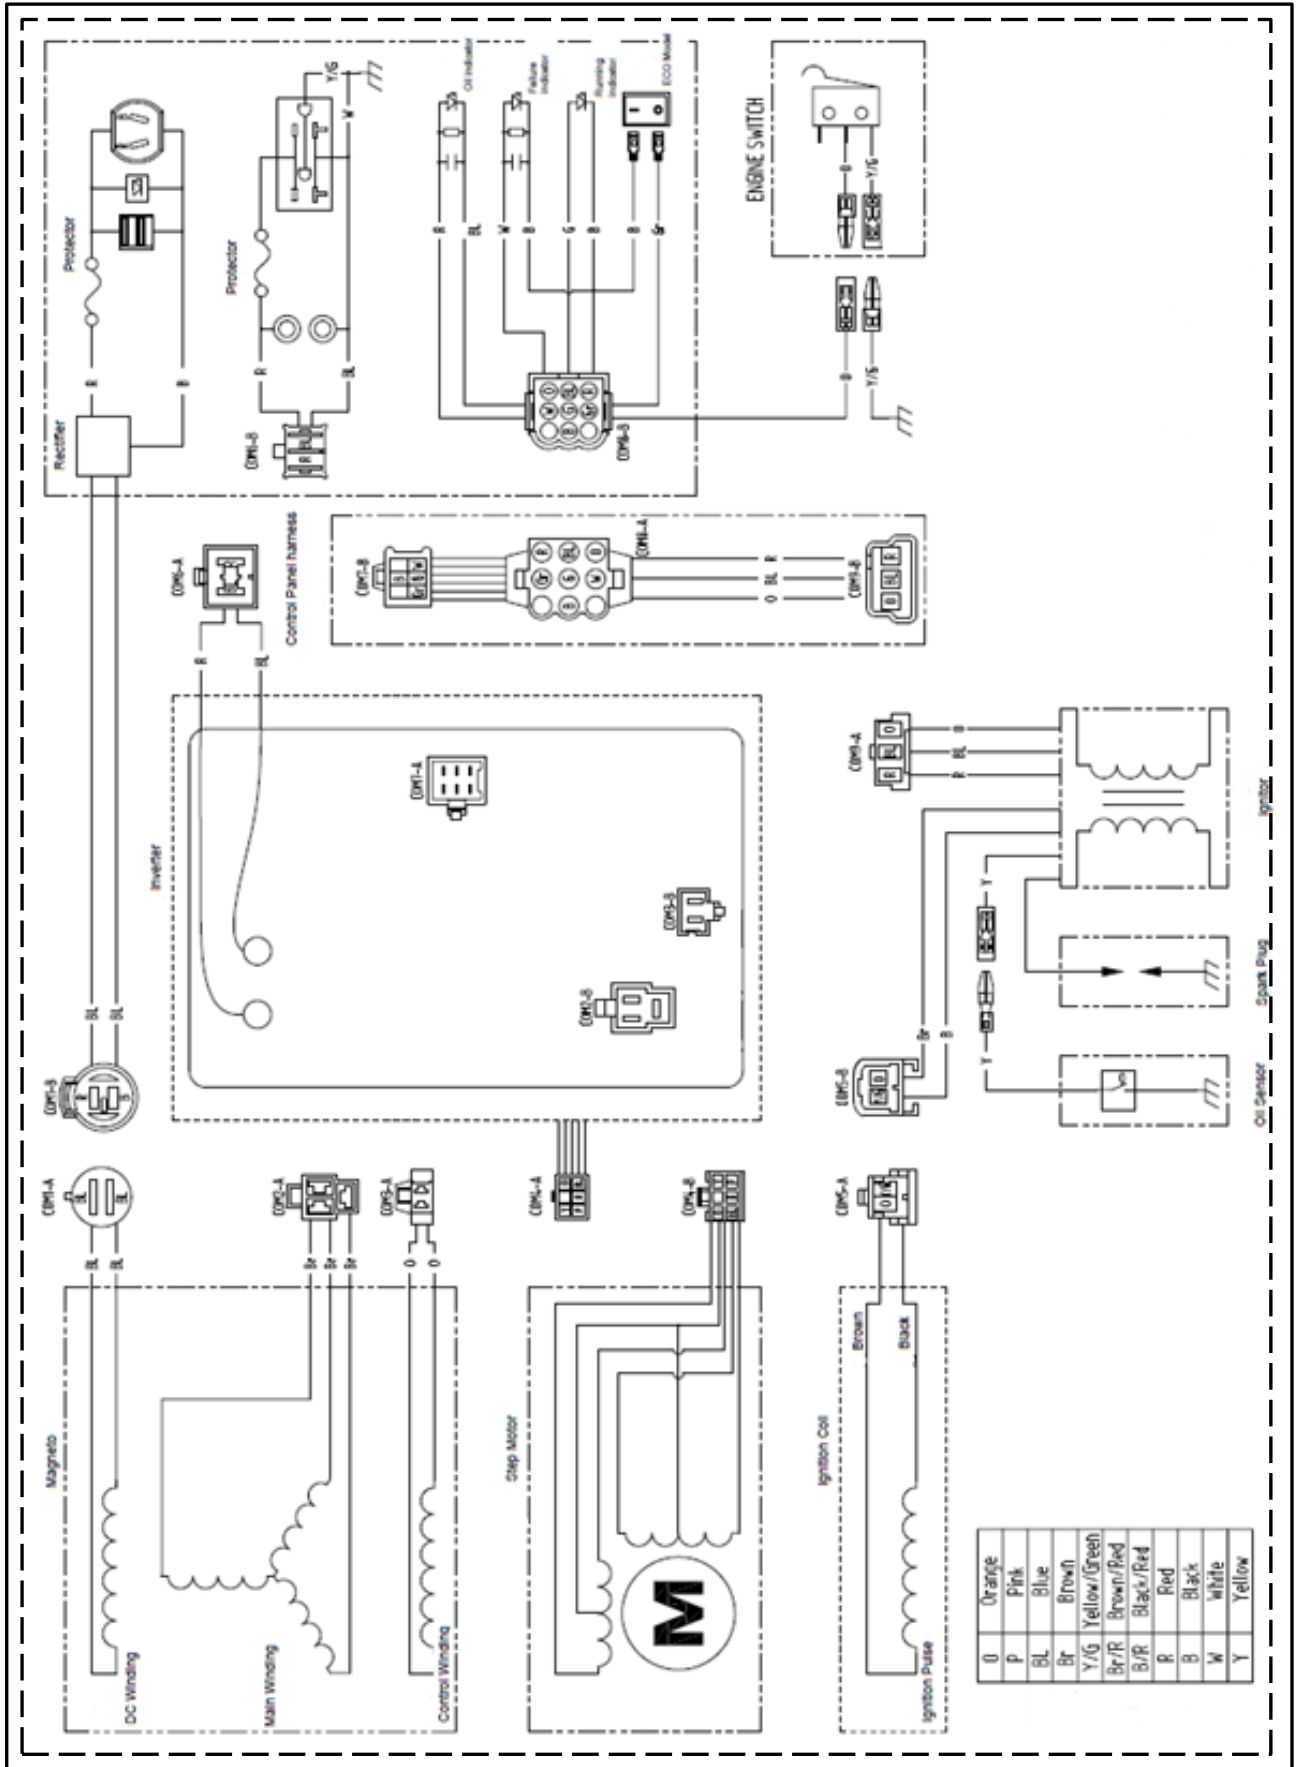

Electrical Schematic

INV2000 Portable Generator

Electrical Schematic

Esquema eléctrico

Schéma électrique

©2017 Caterpillar
All Rights Reserved

CAT, CATERPILLAR, their respective logos, "Caterpillar Yellow", and the POWER EDGE trade dress as well as corporate and product identity used herein, are trademarks of Caterpillar and may not be used without permission.