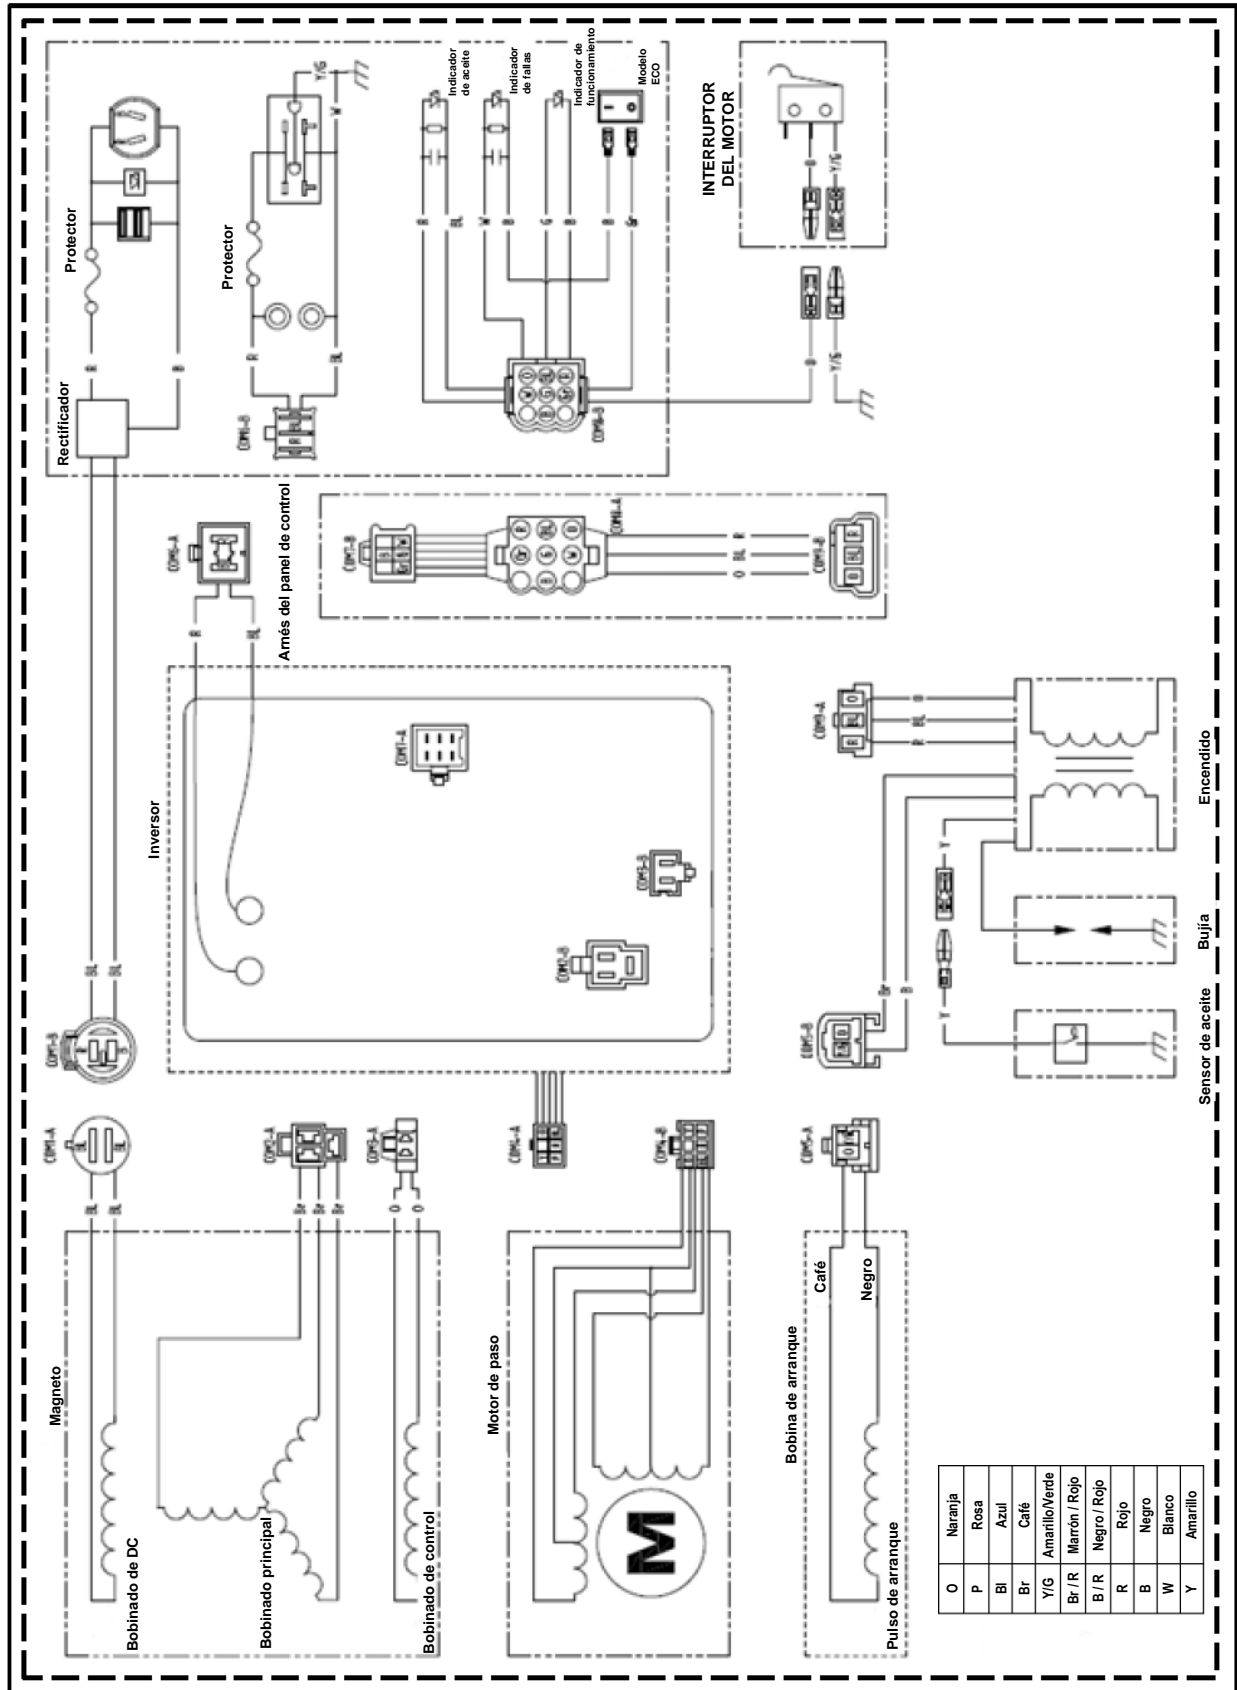

Electrical Schematic

INV2000 Portable Generator

Electrical Schematic

Esquema eléctrico

Schéma électrique

©2017 Caterpillar
All Rights Reserved

CAT, CATERPILLAR, their respective logos, "Caterpillar Yellow", and the POWER EDGE trade dress as well as corporate and product identity used herein, are trademarks of Caterpillar and may not be used without permission.