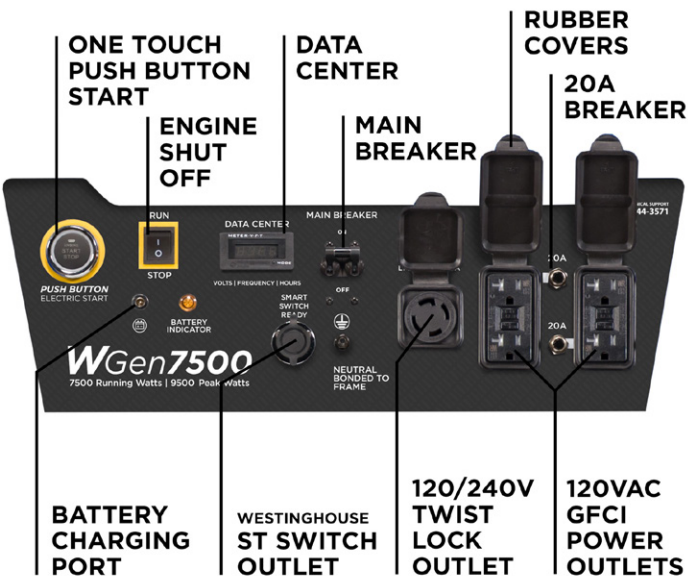

# WGen7500

## 7500 Watt Open Frame Gasoline Portable Generator

7500 Running Watts | 9500 Peak Watts

Rugged roll bars for added strength and protection

Fuel gauge on top of 6.6 gal. tank

50 State and Canada Model

Push button electric start, lights up green when unit is on

Battery charging port (charger included)

Westinghouse ST Switch outlet

Dependable 13 HP 420cc OHV 4-Stroke Westinghouse engine

Remote start key fob included for starting and stopping generator up to 109 yards away

## Generator Specifications

Gasoline Running Watts	7500
Gasoline Peak Watts	9500
Running Amps	31 amps
Peak Amps	39 amps
AC Voltage	120/240 Volts
AC Frequency	60 Hz
Engine Horse Power (HP)	13 HP
Total Harmonic Distortion (THD)	<23%
Automatic Voltage Regulator (AVR)	Yes
Starting System	Electric, Remote, Recoil
Battery	Yes
Battery Charger Included	Yes
Remote Start Fob Included	Yes (factory paired)
Remote Start Distance (yards/meters)	109 yd. (100 m.)
Push Button Start	Yes
Mobile App Compatible	No
Engine Displacement	420cc
Engine Brand	Westinghouse
Engine Type	OHV 4 Stroke
Engine RPM	3600
Operational Volume (dBA)	73 dBA
Spark Plug (included)	Torch F7TC
Carburetor Kit Required to Operate at Altitude	Yes
Altitude Carburetor Kit Number (sold separate)	140545
Auto Idle Control	No
Built-in Inverter	No
Engine Lubrication	Splash
Recommended Oil	SAE 10W30
Oil Bottle Size (included)	1.1 qt. (37.2 oz)
Oil Capacity (Quarts/Ounces)	1.1 qt. (37.2 oz)
Low Oil Shutdown	Automatic
Fuel Type	Unleaded Gasoline, %10 Ethanol or less
Fuel Shut Off	Manual
Fuel Tank Capacity (Gallons/Liters)	6.6 gal. (25 L)
Run Time at %25 Load (hrs.)	16 hrs.
Run Time at %50 Load (hrs.)	11 hrs.