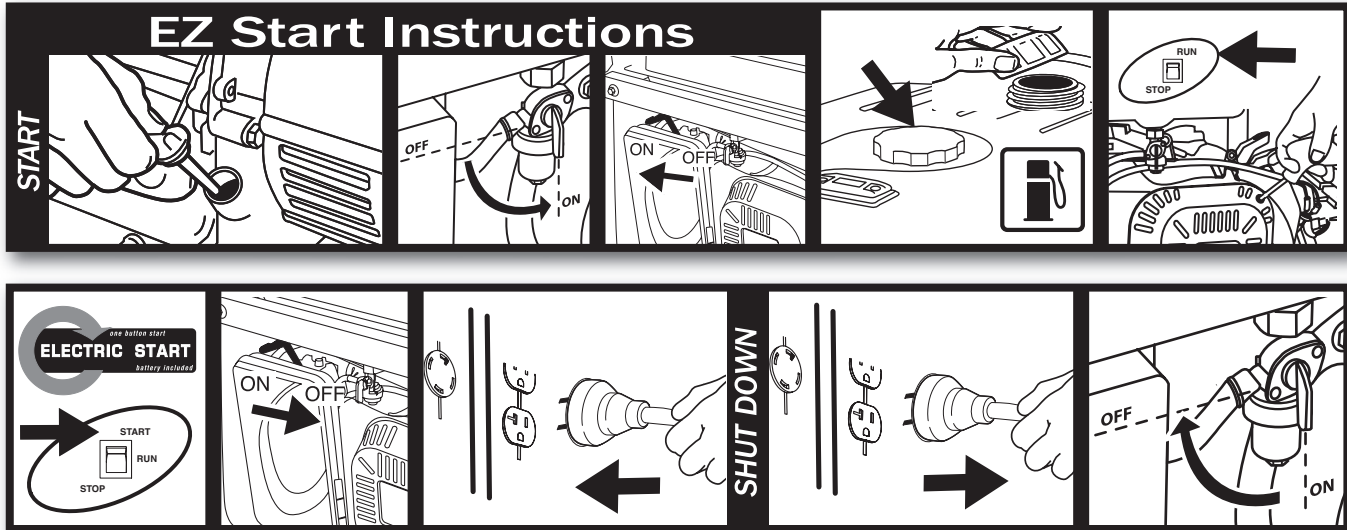

## Easy-to-Start Instructions

Not only did we strive to design our **Westinghouse portable electric generators** to be durable, stylish and reliable, we also made sure they were **easy to start**.

We devised simple **step by step**, visual instructions and applied these to the side of each Westinghouse generator.

In addition, we go one step further by **color coding all touch points** a customer interfaces with in **yellow**, making it even easier to start your Westinghouse generator.